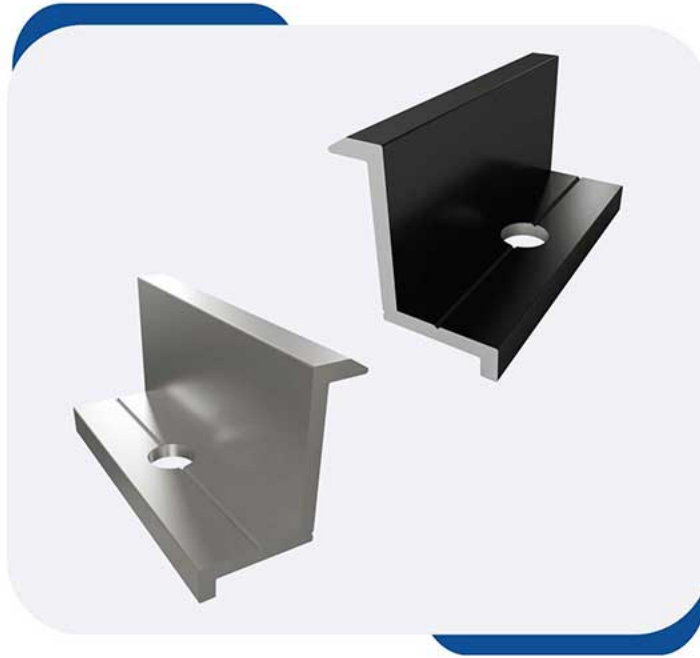

END CAP

PRODUCT CODE	ALS1009
MATERIAL	Pe
COLOR	Black
WEIGHT	10 gr

DOUBLE ADJUSTABLE ALUMINIUM HOOK

PRODUCT CODE	ALS1010
MATERIAL	Aluminium
COLOR	ALU
WEIGHT	226 gr

DOUBLE ADJUSTABLE STEEL HOOK

PRODUCT CODE	ALS1011
MATERIAL	14301
COLOR	Stainless
WEIGHT	790 gr

SHORT L-HOOK

PRODUCT CODE	ALS1015
MATERIAL	Aluminum
COLOR	Alu
WEIGHT	65 gr

STEEL DECK PLATE

PRODUCT CODE	ALS1016
MATERIAL	Aluminum
COLOR	Alu
WEIGHT	340 gr

1,00mm thick rubber anti-slip material

END CLAMP 30-35 mm

PRODUCT CODE	ALS1017 30mm (Alu) ALS1018 30mm (Black) ALS1019 35mm (Alu) ALS1020 35mm (Black)
MATERIAL	Aluminum
COLOR	Alu - Black
WEIGHT	24 - 26 gr

MIDDLE CLAMP

PRODUCT CODE	ALS1021 (Alu) ALS1022 (Black)
MATERIAL	Aluminum
COLOR	Alu - Black
WEIGHT	34 gr