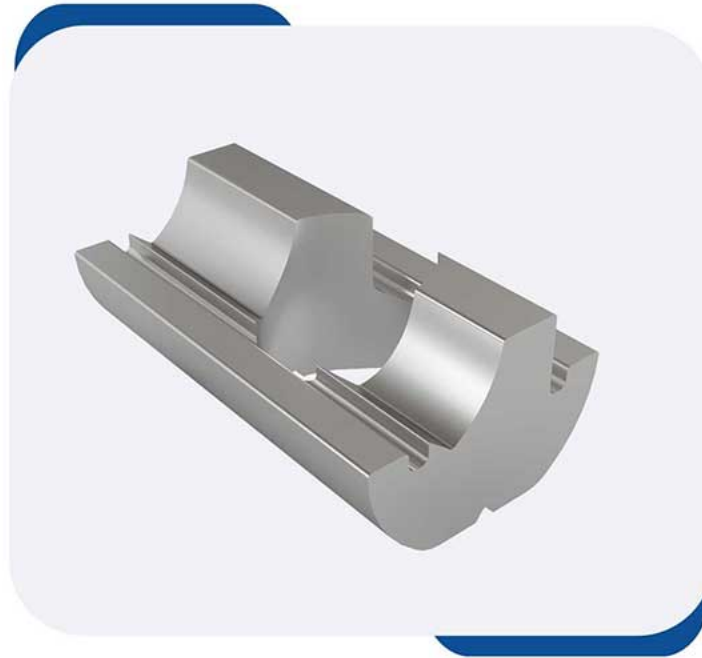

END CAP

PRODUCT CODE	ALS1009
MATERIAL	Pe
COLOR	Black
WEIGHT	10 gr

DOUBLE ADJUSTABLE ALUMINIUM HOOK

PRODUCT CODE	ALS1010
MATERIAL	Aluminium
COLOR	ALU
WEIGHT	226 gr

DOUBLE ADJUSTABLE STEEL HOOK

PRODUCT CODE	ALS1011
MATERIAL	14301
COLOR	Stainless
WEIGHT	790 gr

SHORT L-HOOK

PRODUCT CODE	ALS1015
MATERIAL	Aluminum
COLOR	Alu
WEIGHT	65 gr

STEEL DECK PLATE

PRODUCT CODE	ALS1016
MATERIAL	Aluminum
COLOR	Alu
WEIGHT	340 gr

1,00mm thick rubber anti-slip material

END CLAMP 30-35 mm

PRODUCT CODE	ALS1017 30mm (Alu) ALS1018 30mm (Black) ALS1019 35mm (Alu) ALS1020 35mm (Black)
MATERIAL	Aluminum
COLOR	Alu - Black
WEIGHT	24 - 26 gr

MIDDLE CLAMP

PRODUCT CODE	ALS1021 (Alu) ALS1022 (Black)
MATERIAL	Aluminum
COLOR	Alu - Black
WEIGHT	34 gr

SPRING NUT

PRODUCT CODE	ALS1032
MATERIAL	Aluminum
COLOR	Alu
WEIGHT	10 gr

T-HEAD BOLT DIN186

PRODUCT CODE	ALS1033
MATERIAL	DIN186
COLOR	Stainless
WEIGHT	25 gr

M8 35 BOLT

PRODUCT CODE	ALS1034
MATERIAL	DIN 912-A2 304
COLOR	Stainless
WEIGHT	19 gr