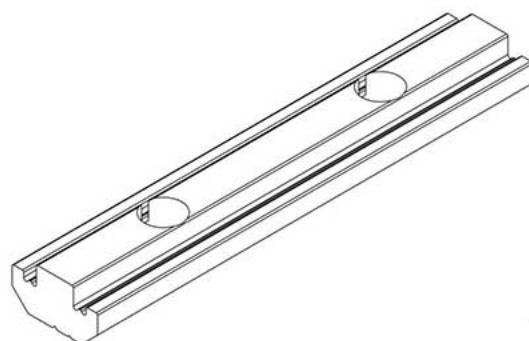

**ACCESSORIES
CONNECTORS
SCREWS**

www.frontmetalsolar.com

CONNECTOR FOR H PROFILE

PRODUCT CODE	ALS1005 (Alu) - ALS 1006 (Black)
MATERIAL	Aluminium
COLOR	Alu / Black
WEIGHT	100 gr

CONNECTOR FOR L PROFILE

PRODUCT CODE	ALS1007 (Alu) - ALS 1008 (Black)
MATERIAL	Aluminium
COLOR	Alu / Black
WEIGHT	0,874 kg/m

END CAP

PRODUCT CODE	ALS1009
MATERIAL	Pe
COLOR	Black
WEIGHT	10 gr

DOUBLE ADJUSTABLE ALUMINIUM HOOK

PRODUCT CODE	ALS1010
MATERIAL	Aluminium
COLOR	ALU
WEIGHT	226 gr

DOUBLE ADJUSTABLE STEEL HOOK

PRODUCT CODE	ALS1011
MATERIAL	14301
COLOR	Stainless
WEIGHT	790 gr

SHORT L-HOOK

PRODUCT CODE	ALS1015
MATERIAL	Aluminum
COLOR	Alu
WEIGHT	65 gr

STEEL DECK PLATE

PRODUCT CODE	ALS1016
MATERIAL	Aluminum
COLOR	Alu
WEIGHT	340 gr

1,00mm thick rubber anti-slip material

END CLAMP 30-35 mm

PRODUCT CODE	ALS1017 30mm (Alu) ALS1018 30mm (Black) ALS1019 35mm (Alu) ALS1020 35mm (Black)
MATERIAL	Aluminum
COLOR	Alu - Black
WEIGHT	24 - 26 gr

MIDDLE CLAMP

PRODUCT CODE	ALS1021 (Alu) ALS1022 (Black)
MATERIAL	Aluminum
COLOR	Alu - Black
WEIGHT	34 gr