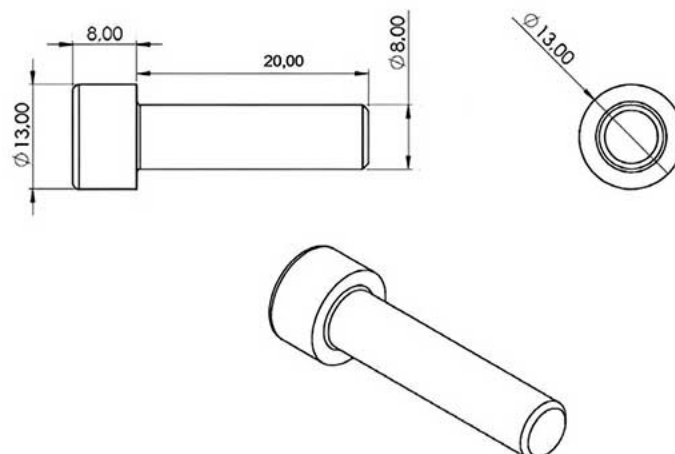

SHORT L-HOOK

PRODUCT CODE	ALS1015
MATERIAL	Aluminum
COLOR	Alu
WEIGHT	65 gr

STEEL DECK PLATE

PRODUCT CODE	ALS1016
MATERIAL	Aluminum
COLOR	Alu
WEIGHT	340 gr

1,00mm thick rubber anti-slip material

END CLAMP 30-35 mm

PRODUCT CODE	ALS1017 30mm (Alu) ALS1018 30mm (Black) ALS1019 35mm (Alu) ALS1020 35mm (Black)
MATERIAL	Aluminum
COLOR	Alu - Black
WEIGHT	24 - 26 gr

MIDDLE CLAMP

PRODUCT CODE	ALS1021 (Alu) ALS1022 (Black)
MATERIAL	Aluminum
COLOR	Alu - Black
WEIGHT	34 gr

SPRING NUT

PRODUCT CODE	ALS1032
MATERIAL	Aluminum
COLOR	Alu
WEIGHT	10 gr

T-HEAD BOLT DIN186

PRODUCT CODE	ALS1033
MATERIAL	DIN186
COLOR	Stainless
WEIGHT	25 gr

M8 35 BOLT

PRODUCT CODE	ALS1034
MATERIAL	DIN 912-A2 304
COLOR	Stainless
WEIGHT	19 gr

M8 20 BOLT

PRODUCT CODE	ALS1035
MATERIAL	DIN 912-A2 304
COLOR	Stainless
WEIGHT	13 gr

BI-METAL TRAPEZE SCREW

PRODUCT CODE	ALS1036
MATERIAL	14301
COLOR	Stainless
WEIGHT	10 gr

M10X25

PRODUCT CODE	ALS1037
MATERIAL	DIN 933 A 2 304
COLOR	Stainless
WEIGHT	24 gr