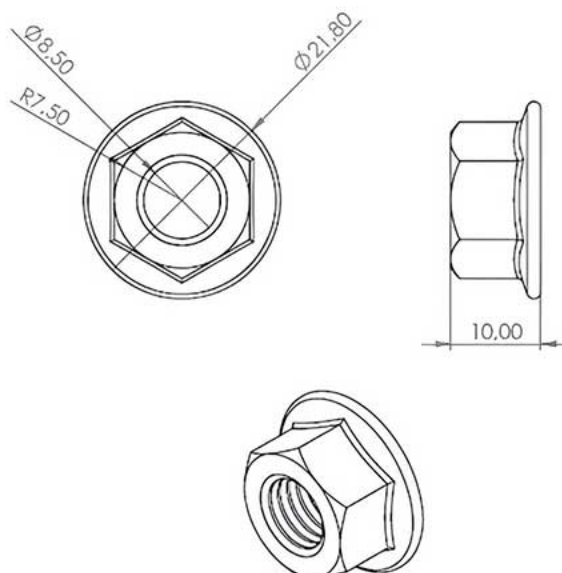

SHORT L-HOOK

PRODUCT CODE	ALS1015
MATERIAL	Aluminum
COLOR	Alu
WEIGHT	65 gr

STEEL DECK PLATE

PRODUCT CODE	ALS1016
MATERIAL	Aluminum
COLOR	Alu
WEIGHT	340 gr

1,00mm thick rubber anti-slip material

END CLAMP 30-35 mm

SPRING NUT

PRODUCT CODE	ALS1032
MATERIAL	Aluminum
COLOR	Alu
WEIGHT	10 gr

T-HEAD BOLT DIN186

PRODUCT CODE	ALS1033
MATERIAL	DIN186
COLOR	Stainless
WEIGHT	25 gr

M8 35 BOLT

PRODUCT CODE	ALS1034
MATERIAL	DIN 912-A2 304
COLOR	Stainless
WEIGHT	19 gr

M8 20 BOLT

PRODUCT CODE	ALS1035
MATERIAL	DIN 912-A2 304
COLOR	Stainless
WEIGHT	13 gr

BI-METAL TRAPEZE SCREW

PRODUCT CODE	ALS1036
MATERIAL	14301
COLOR	Stainless
WEIGHT	10 gr

M10X25

PRODUCT CODE	ALS1037
MATERIAL	DIN 933 A 2 304
COLOR	Stainless
WEIGHT	24 gr

KNURLED NUT M10

PRODUCT CODE	ALS1038
MATERIAL	DIN 6923 A2 30
COLOR	Stainless
WEIGHT	12 gr

8*80 ROOF SCREW

PRODUCT CODE	ALS1039
MATERIAL	DIN 6923 A2 30
COLOR	Stainless
WEIGHT	12 gr

6*80 ROOF SCREW

PRODUCT CODE	ALS1040
MATERIAL	DIN 6923 A2 30
COLOR	Stainless
WEIGHT	12 gr