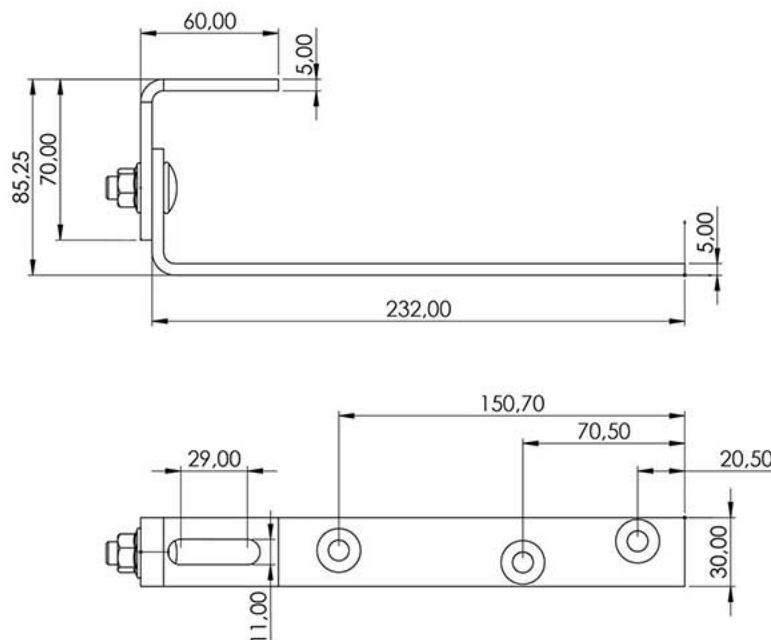

END CAP

PRODUCT CODE	ALS1009
MATERIAL	Pe
COLOR	Black
WEIGHT	10 gr

DOUBLE ADJUSTABLE ALUMINIUM HOOK

PRODUCT CODE	ALS1010
MATERIAL	Aluminium
COLOR	ALU
WEIGHT	226 gr

DOUBLE ADJUSTABLE STEEL HOOK

PRODUCT CODE	ALS1011
MATERIAL	14301
COLOR	Stainless
WEIGHT	790 gr

SLATE ROOF HOOK

PRODUCT CODE	ALS1012
MATERIAL	14301
COLOR	Stainless
WEIGHT	410 gr

STICK SCREW

PRODUCT CODE	ALS1013
MATERIAL	14301
COLOR	Stainless
WEIGHT	-

L-HOOK

PRODUCT CODE	ALS1014
MATERIAL	Aluminum
COLOR	Alu
WEIGHT	160 gr

SHORT L-HOOK

PRODUCT CODE	ALS1015
MATERIAL	Aluminum
COLOR	Alu
WEIGHT	65 gr

STEEL DECK PLATE

PRODUCT CODE	ALS1016
MATERIAL	Aluminum
COLOR	Alu
WEIGHT	340 gr

1,00mm thick rubber anti-slip material

END CLAMP 30-35 mm

PRODUCT CODE	ALS1017 30mm (Alu) ALS1018 30mm (Black) ALS1019 35mm (Alu) ALS1020 35mm (Black)
MATERIAL	Aluminum
COLOR	Alu - Black
WEIGHT	24 - 26 gr

MIDDLE CLAMP

PRODUCT CODE	ALS1021 (Alu) ALS1022 (Black)
MATERIAL	Aluminum
COLOR	Alu - Black
WEIGHT	34 gr