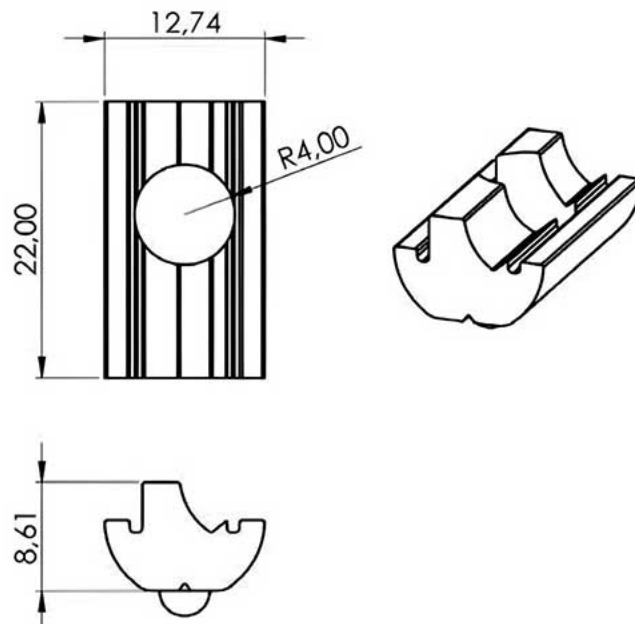

SHORT L-HOOK

PRODUCT CODE	ALS1015
MATERIAL	Aluminum
COLOR	Alu
WEIGHT	65 gr

STEEL DECK PLATE

PRODUCT CODE	ALS1016
MATERIAL	Aluminum
COLOR	Alu
WEIGHT	340 gr

1,00mm thick rubber anti-slip material

END CLAMP 30-35 mm

PRODUCT CODE	ALS1017 30mm (Alu) ALS1018 30mm (Black) ALS1019 35mm (Alu) ALS1020 35mm (Black)
MATERIAL	Aluminum
COLOR	Alu - Black
WEIGHT	24 - 26 gr

MIDDLE CLAMP

PRODUCT CODE	ALS1021 (Alu) ALS1022 (Black)
MATERIAL	Aluminum
COLOR	Alu - Black
WEIGHT	34 gr

SPRING NUT

PRODUCT CODE	ALS1032
MATERIAL	Aluminum
COLOR	Alu
WEIGHT	10 gr

T-HEAD BOLT DIN186

PRODUCT CODE	ALS1033
MATERIAL	DIN186
COLOR	Stainless
WEIGHT	25 gr

M8 35 BOLT

PRODUCT CODE	ALS1034
MATERIAL	DIN 912-A2 304
COLOR	Stainless
WEIGHT	19 gr