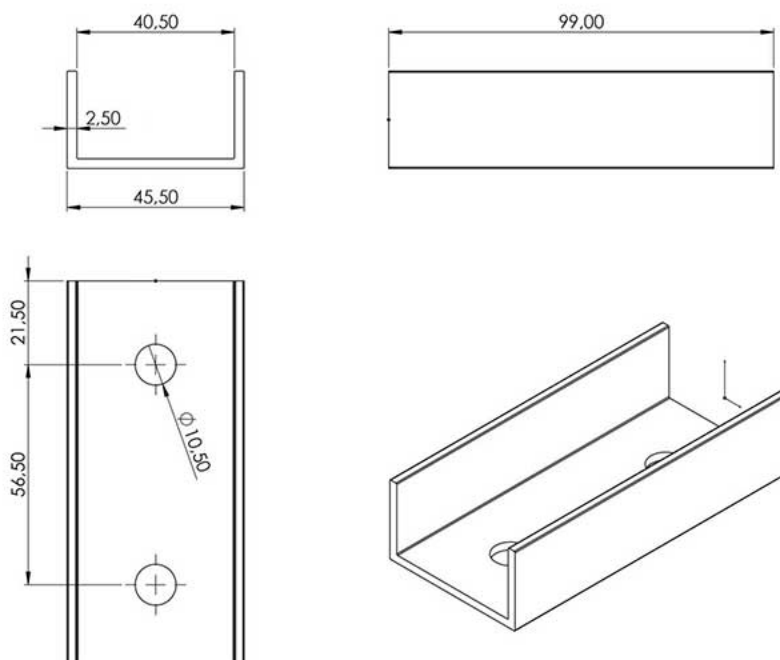

**ACCESSORIES
CONNECTORS
SCREWS**

www.frontmetalsolar.com

CONNECTOR FOR H PROFILE

PRODUCT CODE	ALS1005 (Alu) - ALS 1006 (Black)
MATERIAL	Aluminium
COLOR	Alu / Black
WEIGHT	100 gr

CONNECTOR FOR L PROFILE

PRODUCT CODE	ALS1007 (Alu) - ALS 1008 (Black)
MATERIAL	Aluminium
COLOR	Alu / Black
WEIGHT	0,874 kg/m

END CAP

PRODUCT CODE	ALS1009
MATERIAL	Pe
COLOR	Black
WEIGHT	10 gr

DOUBLE ADJUSTABLE ALUMINIUM HOOK

PRODUCT CODE	ALS1010
MATERIAL	Aluminium
COLOR	ALU
WEIGHT	226 gr

DOUBLE ADJUSTABLE STEEL HOOK

PRODUCT CODE	ALS1011
MATERIAL	14301
COLOR	Stainless
WEIGHT	790 gr

SHORT L-HOOK

PRODUCT CODE	ALS1015
MATERIAL	Aluminum
COLOR	Alu
WEIGHT	65 gr

STEEL DECK PLATE

PRODUCT CODE	ALS1016
MATERIAL	Aluminum
COLOR	Alu
WEIGHT	340 gr

1,00mm thick rubber anti-slip material

END CLAMP 30-35 mm

PRODUCT CODE	ALS1017 30mm (Alu) ALS1018 30mm (Black) ALS1019 35mm (Alu) ALS1020 35mm (Black)
MATERIAL	Aluminum
COLOR	Alu - Black
WEIGHT	24 - 26 gr

MIDDLE CLAMP

PRODUCT CODE	ALS1021 (Alu) ALS1022 (Black)
MATERIAL	Aluminum
COLOR	Alu - Black
WEIGHT	34 gr