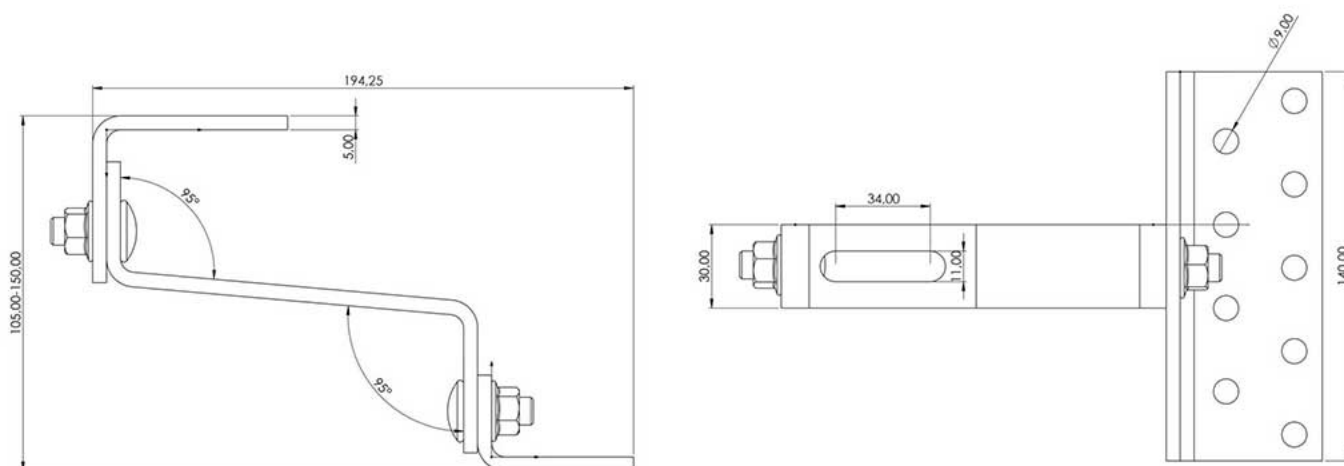

END CAP

PRODUCT CODE	ALS1009
MATERIAL	Pe
COLOR	Black
WEIGHT	10 gr

DOUBLE ADJUSTABLE ALUMINIUM HOOK

PRODUCT CODE	ALS1010
MATERIAL	Aluminium
COLOR	ALU
WEIGHT	226 gr

DOUBLE ADJUSTABLE STEEL HOOK

PRODUCT CODE	ALS1011
MATERIAL	14301
COLOR	Stainless
WEIGHT	790 gr

SLATE ROOF HOOK

PRODUCT CODE	ALS1012
MATERIAL	14301
COLOR	Stainless
WEIGHT	410 gr

STICK SCREW

PRODUCT CODE	ALS1013
MATERIAL	14301
COLOR	Stainless
WEIGHT	-

L-HOOK

PRODUCT CODE	ALS1014
MATERIAL	Aluminum
COLOR	Alu
WEIGHT	160 gr

SHORT L-HOOK

PRODUCT CODE	ALS1015
MATERIAL	Aluminum
COLOR	Alu
WEIGHT	65 gr

STEEL DECK PLATE

PRODUCT CODE	ALS1016
MATERIAL	Aluminum
COLOR	Alu
WEIGHT	340 gr

1,00mm thick rubber anti-slip material

END CLAMP 30-35 mm

PRODUCT CODE	ALS1017 30mm (Alu) ALS1018 30mm (Black) ALS1019 35mm (Alu) ALS1020 35mm (Black)
MATERIAL	Aluminum
COLOR	Alu - Black
WEIGHT	24 - 26 gr

MIDDLE CLAMP

PRODUCT CODE	ALS1021 (Alu) ALS1022 (Black)
MATERIAL	Aluminum
COLOR	Alu - Black
WEIGHT	34 gr