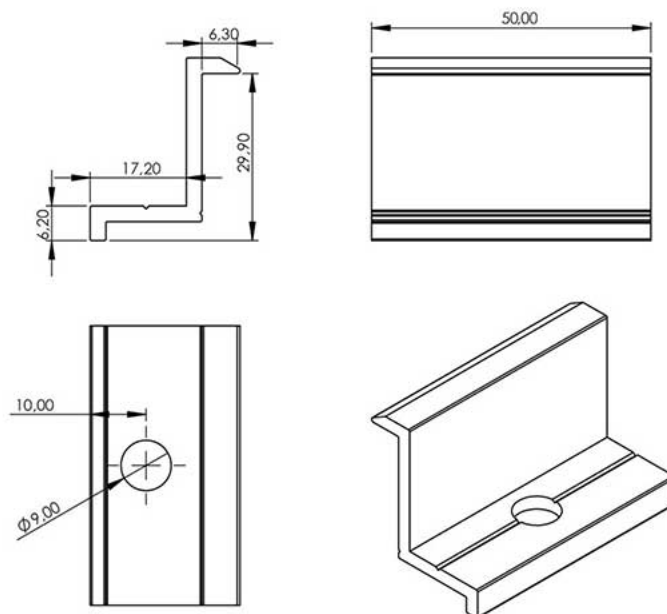

SHORT L-HOOK

PRODUCT CODE	ALS1015
MATERIAL	Aluminum
COLOR	Alu
WEIGHT	65 gr

STEEL DECK PLATE

PRODUCT CODE	ALS1016
MATERIAL	Aluminum
COLOR	Alu
WEIGHT	340 gr

1,00mm thick rubber anti-slip material

END CLAMP 30-35 mm

PRODUCT CODE	ALS1017 30mm (Alu) ALS1018 30mm (Black) ALS1019 35mm (Alu) ALS1020 35mm (Black)
MATERIAL	Aluminum
COLOR	Alu - Black
WEIGHT	24 - 26 gr

MIDDLE CLAMP

PRODUCT CODE	ALS1021 (Alu) ALS1022 (Black)
MATERIAL	Aluminum
COLOR	Alu - Black
WEIGHT	34 gr