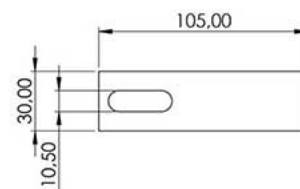

END CAP

PRODUCT CODE	ALS1009
MATERIAL	Pe
COLOR	Black
WEIGHT	10 gr

DOUBLE ADJUSTABLE ALUMINIUM HOOK

PRODUCT CODE	ALS1010
MATERIAL	Aluminium
COLOR	ALU
WEIGHT	226 gr

DOUBLE ADJUSTABLE STEEL HOOK

PRODUCT CODE	ALS1011
MATERIAL	14301
COLOR	Stainless
WEIGHT	790 gr

SLATE ROOF HOOK

PRODUCT CODE	ALS1012
MATERIAL	14301
COLOR	Stainless
WEIGHT	410 gr

STICK SCREW

PRODUCT CODE	ALS1013
MATERIAL	14301
COLOR	Stainless
WEIGHT	-

L-HOOK

PRODUCT CODE	ALS1014
MATERIAL	Aluminum
COLOR	Alu
WEIGHT	160 gr

SHORT L-HOOK

PRODUCT CODE	ALS1015
MATERIAL	Aluminum
COLOR	Alu
WEIGHT	65 gr

STEEL DECK PLATE

PRODUCT CODE	ALS1016
MATERIAL	Aluminum
COLOR	Alu
WEIGHT	340 gr

1,00mm thick rubber anti-slip material

END CLAMP 30-35 mm

PRODUCT CODE	ALS1017 30mm (Alu) ALS1018 30mm (Black) ALS1019 35mm (Alu) ALS1020 35mm (Black)
MATERIAL	Aluminum
COLOR	Alu - Black
WEIGHT	24 - 26 gr

MIDDLE CLAMP

PRODUCT CODE	ALS1021 (Alu) ALS1022 (Black)
MATERIAL	Aluminum
COLOR	Alu - Black
WEIGHT	34 gr