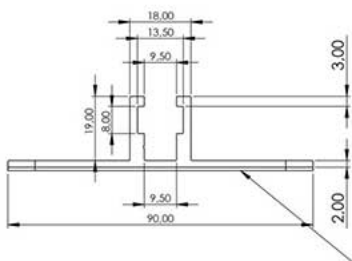

SHORT L-HOOK

PRODUCT CODE	ALS1015
MATERIAL	Aluminum
COLOR	Alu
WEIGHT	65 gr

STEEL DECK PLATE

PRODUCT CODE	ALS1016
MATERIAL	Aluminum
COLOR	Alu
WEIGHT	340 gr

1,00mm thick rubber anti-slip material

END CLAMP 30-35 mm

PRODUCT CODE	ALS1017 30mm (Alu) ALS1018 30mm (Black) ALS1019 35mm (Alu) ALS1020 35mm (Black)
MATERIAL	Aluminum
COLOR	Alu - Black
WEIGHT	24 - 26 gr

MIDDLE CLAMP

PRODUCT CODE	ALS1021 (Alu) ALS1022 (Black)
MATERIAL	Aluminum
COLOR	Alu - Black
WEIGHT	34 gr