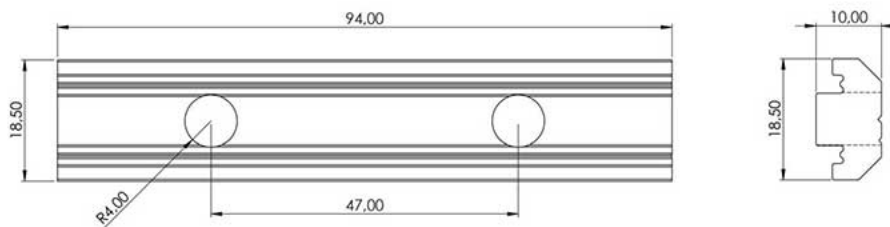

END CAP

PRODUCT CODE	ALS1009
MATERIAL	Pe
COLOR	Black
WEIGHT	10 gr

DOUBLE ADJUSTABLE ALUMINIUM HOOK

PRODUCT CODE	ALS1010
MATERIAL	Aluminium
COLOR	ALU
WEIGHT	226 gr

DOUBLE ADJUSTABLE STEEL HOOK

PRODUCT CODE	ALS1011
MATERIAL	14301
COLOR	Stainless
WEIGHT	790 gr

SHORT L-HOOK

PRODUCT CODE	ALS1015
MATERIAL	Aluminum
COLOR	Alu
WEIGHT	65 gr

STEEL DECK PLATE

PRODUCT CODE	ALS1016
MATERIAL	Aluminum
COLOR	Alu
WEIGHT	340 gr

1,00mm thick rubber anti-slip material

END CLAMP 30-35 mm

PRODUCT CODE	ALS1017 30mm (Alu) ALS1018 30mm (Black) ALS1019 35mm (Alu) ALS1020 35mm (Black)
MATERIAL	Aluminum
COLOR	Alu - Black
WEIGHT	24 - 26 gr

MIDDLE CLAMP

PRODUCT CODE	ALS1021 (Alu) ALS1022 (Black)
MATERIAL	Aluminum
COLOR	Alu - Black
WEIGHT	34 gr