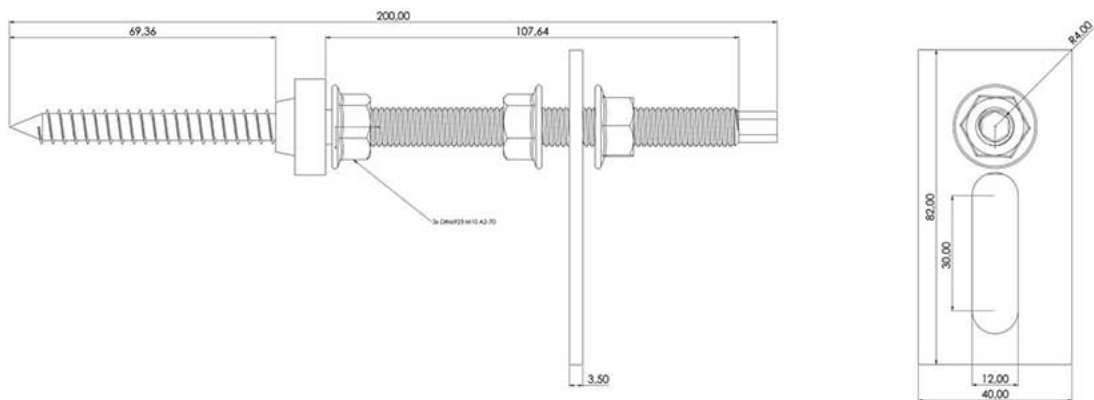

END CAP

PRODUCT CODE	ALS1009
MATERIAL	Pe
COLOR	Black
WEIGHT	10 gr

DOUBLE ADJUSTABLE ALUMINIUM HOOK

PRODUCT CODE	ALS1010
MATERIAL	Aluminium
COLOR	ALU
WEIGHT	226 gr

DOUBLE ADJUSTABLE STEEL HOOK

PRODUCT CODE	ALS1011
MATERIAL	14301
COLOR	Stainless
WEIGHT	790 gr

SLATE ROOF HOOK

PRODUCT CODE	ALS1012
MATERIAL	14301
COLOR	Stainless
WEIGHT	410 gr

STICK SCREW

PRODUCT CODE	ALS1013
MATERIAL	14301
COLOR	Stainless
WEIGHT	-

L-HOOK

PRODUCT CODE	ALS1014
MATERIAL	Aluminum
COLOR	Alu
WEIGHT	160 gr

SHORT L-HOOK

PRODUCT CODE	ALS1015
MATERIAL	Aluminum
COLOR	Alu
WEIGHT	65 gr

STEEL DECK PLATE

PRODUCT CODE	ALS1016
MATERIAL	Aluminum
COLOR	Alu
WEIGHT	340 gr

1,00mm thick rubber anti-slip material

END CLAMP 30-35 mm

PRODUCT CODE	ALS1017 30mm (Alu) ALS1018 30mm (Black) ALS1019 35mm (Alu) ALS1020 35mm (Black)
MATERIAL	Aluminum
COLOR	Alu - Black
WEIGHT	24 - 26 gr

MIDDLE CLAMP

PRODUCT CODE	ALS1021 (Alu) ALS1022 (Black)
MATERIAL	Aluminum
COLOR	Alu - Black
WEIGHT	34 gr