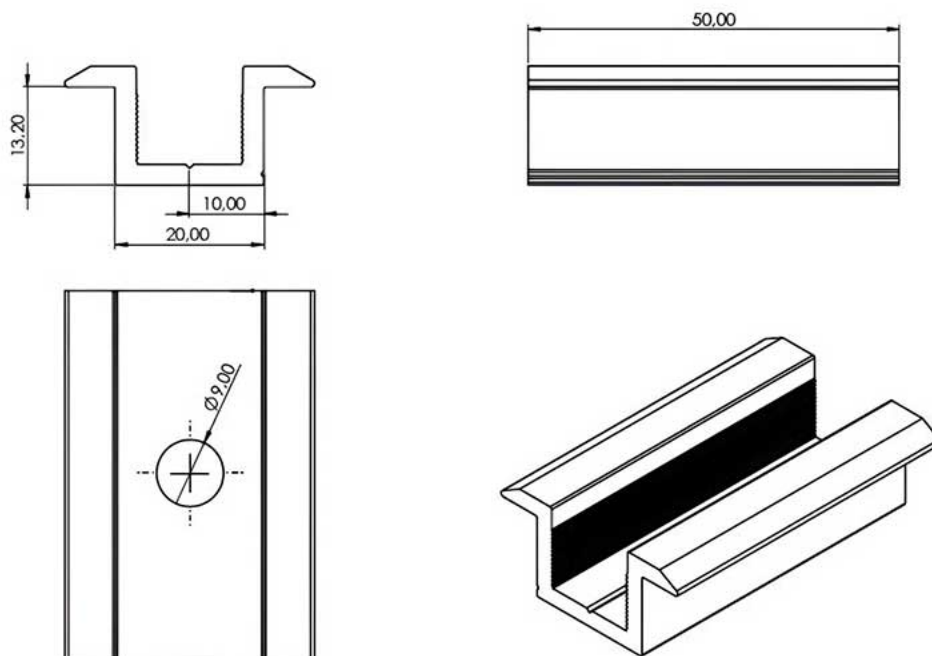

SHORT L-HOOK

PRODUCT CODE	ALS1015
MATERIAL	Aluminum
COLOR	Alu
WEIGHT	65 gr

STEEL DECK PLATE

PRODUCT CODE	ALS1016
MATERIAL	Aluminum
COLOR	Alu
WEIGHT	340 gr

1,00mm thick rubber anti-slip material

END CLAMP 30-35 mm

PRODUCT CODE	ALS1017 30mm (Alu) ALS1018 30mm (Black) ALS1019 35mm (Alu) ALS1020 35mm (Black)
MATERIAL	Aluminum
COLOR	Alu - Black
WEIGHT	24 - 26 gr

MIDDLE CLAMP

PRODUCT CODE	ALS1021 (Alu) ALS1022 (Black)
MATERIAL	Aluminum
COLOR	Alu - Black
WEIGHT	34 gr