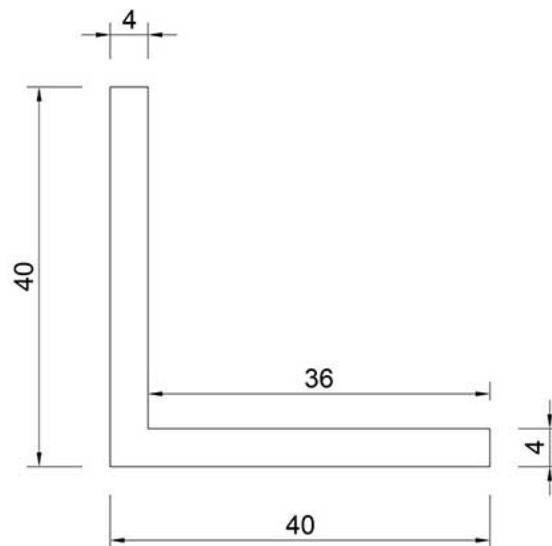

PRODUCT CODE	ALS1017 30mm (Alu) ALS1018 30mm (Black) ALS1019 35mm (Alu) ALS1020 35mm (Black)
MATERIAL	Aluminum
COLOR	Alu - Black
WEIGHT	24 - 26 gr

MIDDLE CLAMP

PRODUCT CODE	ALS1021 (Alu) ALS1022 (Black)
MATERIAL	Aluminum
COLOR	Alu - Black
WEIGHT	34 gr

M8 20 BOLT

PRODUCT CODE	ALS1035
MATERIAL	DIN 912-A2 304
COLOR	Stainless
WEIGHT	13 gr

BI-METAL TRAPEZE SCREW

PRODUCT CODE	ALS1036
MATERIAL	14301
COLOR	Stainless
WEIGHT	10 gr

M10X25

PRODUCT CODE	ALS1037
MATERIAL	DIN 933 A 2 304
COLOR	Stainless
WEIGHT	24 gr

KNURLED NUT M10

PRODUCT CODE	ALS1038
MATERIAL	DIN 6923 A2 30
COLOR	Stainless
WEIGHT	12 gr

8*80 ROOF SCREW

PRODUCT CODE	ALS1039
MATERIAL	DIN 6923 A2 30
COLOR	Stainless
WEIGHT	12 gr

6*80 ROOF SCREW

PRODUCT CODE	ALS1040
MATERIAL	DIN 6923 A2 30
COLOR	Stainless
WEIGHT	12 gr

L BRACKET

PRODUCT CODE	ALS1041
MATERIAL	Aluminium
COLOR	Alu
WEIGHT	0,824 kg/m

Front Trade Metal Sanayi Ltd.Şti.
Barbaros Hayrettin Paşa Mah. 1995 Sk. No:1/3
AKROS K:18 D:364 34522 Esenyurt / İstanbul
Gsm: +90 543 189 23 23
E-mail: info@frontmetal.com.tr