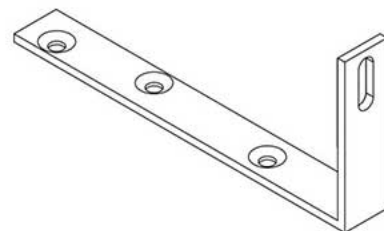

END CAP

PRODUCT CODE	ALS1009
MATERIAL	Pe
COLOR	Black
WEIGHT	10 gr

DOUBLE ADJUSTABLE ALUMINIUM HOOK

PRODUCT CODE	ALS1010
MATERIAL	Aluminium
COLOR	ALU
WEIGHT	226 gr

DOUBLE ADJUSTABLE STEEL HOOK

PRODUCT CODE	ALS1011
MATERIAL	14301
COLOR	Stainless
WEIGHT	790 gr

SLATE ROOF HOOK

PRODUCT CODE	ALS1012
MATERIAL	14301
COLOR	Stainless
WEIGHT	410 gr

STICK SCREW

PRODUCT CODE	ALS1013
MATERIAL	14301
COLOR	Stainless
WEIGHT	-

L-HOOK

PRODUCT CODE	ALS1014
MATERIAL	Aluminum
COLOR	Alu
WEIGHT	160 gr

SHORT L-HOOK

PRODUCT CODE	ALS1015
MATERIAL	Aluminum
COLOR	Alu
WEIGHT	65 gr

STEEL DECK PLATE

PRODUCT CODE	ALS1016
MATERIAL	Aluminum
COLOR	Alu
WEIGHT	340 gr

1,00mm thick rubber anti-slip material

END CLAMP 30-35 mm

PRODUCT CODE	ALS1017 30mm (Alu) ALS1018 30mm (Black) ALS1019 35mm (Alu) ALS1020 35mm (Black)
MATERIAL	Aluminum
COLOR	Alu - Black
WEIGHT	24 - 26 gr

MIDDLE CLAMP

PRODUCT CODE	ALS1021 (Alu) ALS1022 (Black)
MATERIAL	Aluminum
COLOR	Alu - Black
WEIGHT	34 gr