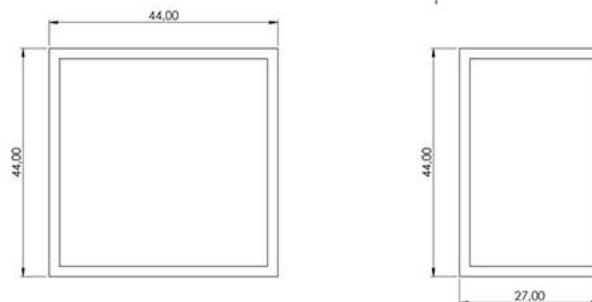

END CAP

PRODUCT CODE	ALS1009
MATERIAL	Pe
COLOR	Black
WEIGHT	10 gr

DOUBLE ADJUSTABLE ALUMINIUM HOOK

PRODUCT CODE	ALS1010
MATERIAL	Aluminium
COLOR	ALU
WEIGHT	226 gr

DOUBLE ADJUSTABLE STEEL HOOK

PRODUCT CODE	ALS1011
MATERIAL	14301
COLOR	Stainless
WEIGHT	790 gr

SHORT L-HOOK

PRODUCT CODE	ALS1015
MATERIAL	Aluminum
COLOR	Alu
WEIGHT	65 gr

STEEL DECK PLATE

PRODUCT CODE	ALS1016
MATERIAL	Aluminum
COLOR	Alu
WEIGHT	340 gr

1,00mm thick rubber anti-slip material

END CLAMP 30-35 mm

PRODUCT CODE	ALS1017 30mm (Alu) ALS1018 30mm (Black) ALS1019 35mm (Alu) ALS1020 35mm (Black)
MATERIAL	Aluminum
COLOR	Alu - Black
WEIGHT	24 - 26 gr

MIDDLE CLAMP

PRODUCT CODE	ALS1021 (Alu) ALS1022 (Black)
MATERIAL	Aluminum
COLOR	Alu - Black
WEIGHT	34 gr