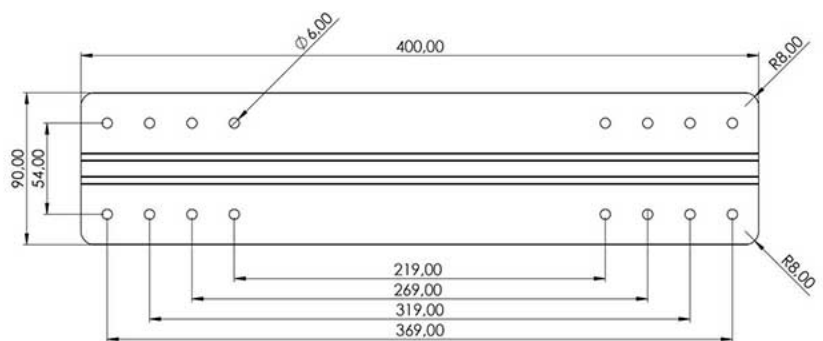

SHORT L-HOOK

PRODUCT CODE	ALS1015
MATERIAL	Aluminum
COLOR	Alu
WEIGHT	65 gr

STEEL DECK PLATE

PRODUCT CODE	ALS1016
MATERIAL	Aluminum
COLOR	Alu
WEIGHT	340 gr

1,00mm thick rubber anti-slip material

END CLAMP 30-35 mm

PRODUCT CODE	ALS1017 30mm (Alu) ALS1018 30mm (Black) ALS1019 35mm (Alu) ALS1020 35mm (Black)
MATERIAL	Aluminum
COLOR	Alu - Black
WEIGHT	24 - 26 gr

MIDDLE CLAMP

PRODUCT CODE	ALS1021 (Alu) ALS1022 (Black)
MATERIAL	Aluminum
COLOR	Alu - Black
WEIGHT	34 gr