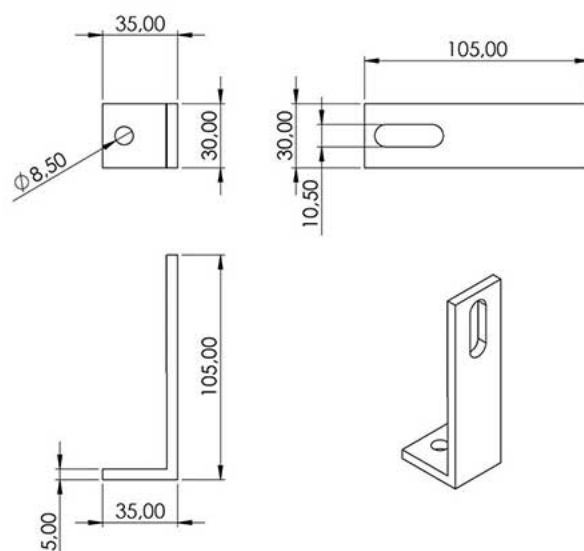

END CAP

PRODUCT CODE	ALS1009
MATERIAL	Pe
COLOR	Black
WEIGHT	10 gr

DOUBLE ADJUSTABLE ALUMINIUM HOOK

PRODUCT CODE	ALS1010
MATERIAL	Aluminium
COLOR	ALU
WEIGHT	226 gr

DOUBLE ADJUSTABLE STEEL HOOK

PRODUCT CODE	ALS1011
MATERIAL	14301
COLOR	Stainless
WEIGHT	790 gr

SLATE ROOF HOOK

PRODUCT CODE	ALS1012
MATERIAL	14301
COLOR	Stainless
WEIGHT	410 gr

STICK SCREW

PRODUCT CODE	ALS1013
MATERIAL	14301
COLOR	Stainless
WEIGHT	-

L-HOOK

PRODUCT CODE	ALS1014
MATERIAL	Aluminum
COLOR	Alu
WEIGHT	160 gr

SHORT L-HOOK

PRODUCT CODE	ALS1015
MATERIAL	Aluminum
COLOR	Alu
WEIGHT	65 gr

STEEL DECK PLATE

PRODUCT CODE	ALS1016
MATERIAL	Aluminum
COLOR	Alu
WEIGHT	340 gr

1,00mm thick rubber anti-slip material

END CLAMP 30-35 mm

PRODUCT CODE	ALS1017 30mm (Alu) ALS1018 30mm (Black) ALS1019 35mm (Alu) ALS1020 35mm (Black)
MATERIAL	Aluminum
COLOR	Alu - Black
WEIGHT	24 - 26 gr

MIDDLE CLAMP

PRODUCT CODE	ALS1021 (Alu) ALS1022 (Black)
MATERIAL	Aluminum
COLOR	Alu - Black
WEIGHT	34 gr