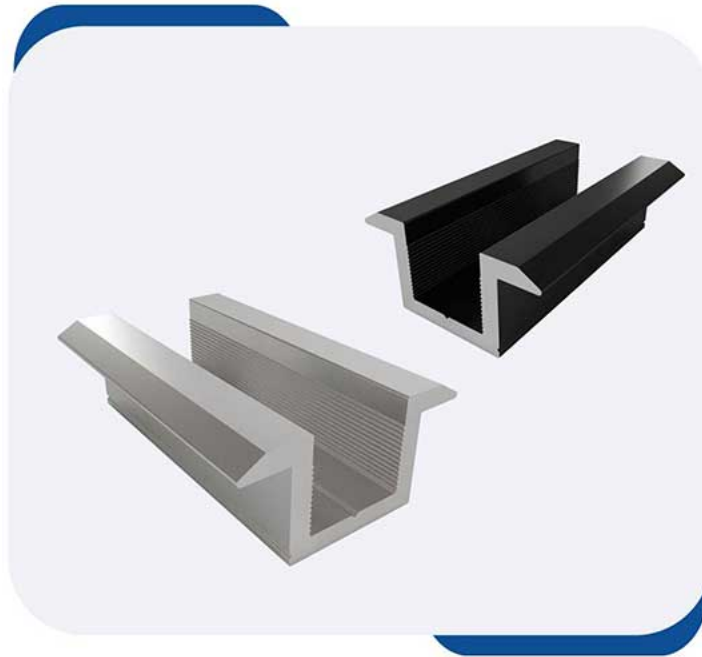

SHORT L-HOOK

PRODUCT CODE	ALS1015
MATERIAL	Aluminum
COLOR	Alu
WEIGHT	65 gr

STEEL DECK PLATE

PRODUCT CODE	ALS1016
MATERIAL	Aluminum
COLOR	Alu
WEIGHT	340 gr

1,00mm thick rubber anti-slip material

END CLAMP 30-35 mm

PRODUCT CODE	ALS1017 30mm (Alu) ALS1018 30mm (Black) ALS1019 35mm (Alu) ALS1020 35mm (Black)
MATERIAL	Aluminum
COLOR	Alu - Black
WEIGHT	24 - 26 gr

MIDDLE CLAMP

PRODUCT CODE	ALS1021 (Alu) ALS1022 (Black)
MATERIAL	Aluminum
COLOR	Alu - Black
WEIGHT	34 gr