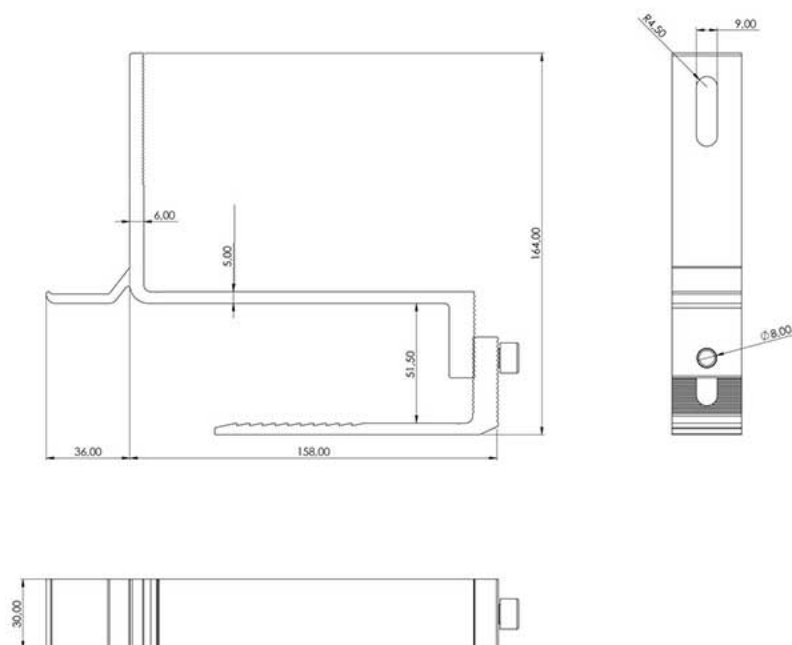

END CAP

PRODUCT CODE	ALS1009
MATERIAL	Pe
COLOR	Black
WEIGHT	10 gr

DOUBLE ADJUSTABLE ALUMINIUM HOOK

PRODUCT CODE	ALS1010
MATERIAL	Aluminium
COLOR	ALU
WEIGHT	226 gr

DOUBLE ADJUSTABLE STEEL HOOK

PRODUCT CODE	ALS1011
MATERIAL	14301
COLOR	Stainless
WEIGHT	790 gr

SLATE ROOF HOOK

PRODUCT CODE	ALS1012
MATERIAL	14301
COLOR	Stainless
WEIGHT	410 gr

STICK SCREW

PRODUCT CODE	ALS1013
MATERIAL	14301
COLOR	Stainless
WEIGHT	-

L-HOOK

PRODUCT CODE	ALS1014
MATERIAL	Aluminum
COLOR	Alu
WEIGHT	160 gr

SHORT L-HOOK

PRODUCT CODE	ALS1015
MATERIAL	Aluminum
COLOR	Alu
WEIGHT	65 gr

STEEL DECK PLATE

PRODUCT CODE	ALS1016
MATERIAL	Aluminum
COLOR	Alu
WEIGHT	340 gr

1,00mm thick rubber anti-slip material

END CLAMP 30-35 mm

PRODUCT CODE	ALS1017 30mm (Alu) ALS1018 30mm (Black) ALS1019 35mm (Alu) ALS1020 35mm (Black)
MATERIAL	Aluminum
COLOR	Alu - Black
WEIGHT	24 - 26 gr

MIDDLE CLAMP

PRODUCT CODE	ALS1021 (Alu) ALS1022 (Black)
MATERIAL	Aluminum
COLOR	Alu - Black
WEIGHT	34 gr