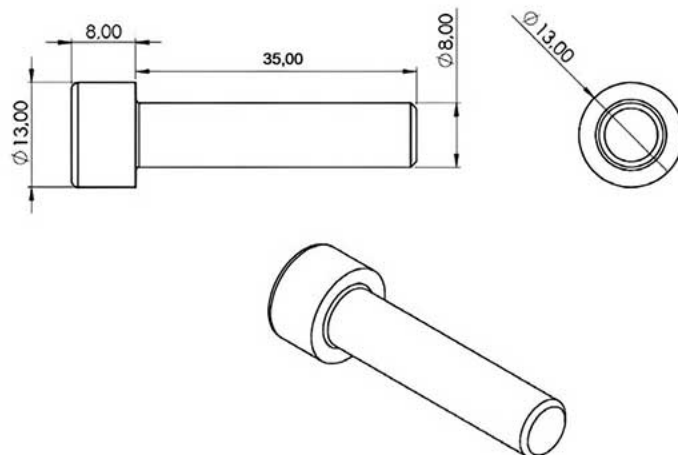

SHORT L-HOOK

PRODUCT CODE	ALS1015
MATERIAL	Aluminum
COLOR	Alu
WEIGHT	65 gr

STEEL DECK PLATE

PRODUCT CODE	ALS1016
MATERIAL	Aluminum
COLOR	Alu
WEIGHT	340 gr

1,00mm thick rubber anti-slip material

END CLAMP 30-35 mm

PRODUCT CODE	ALS1017 30mm (Alu) ALS1018 30mm (Black) ALS1019 35mm (Alu) ALS1020 35mm (Black)
MATERIAL	Aluminum
COLOR	Alu - Black
WEIGHT	24 - 26 gr

MIDDLE CLAMP

PRODUCT CODE	ALS1021 (Alu) ALS1022 (Black)
MATERIAL	Aluminum
COLOR	Alu - Black
WEIGHT	34 gr

SPRING NUT

PRODUCT CODE	ALS1032
MATERIAL	Aluminum
COLOR	Alu
WEIGHT	10 gr

T-HEAD BOLT DIN186

PRODUCT CODE	ALS1033
MATERIAL	DIN186
COLOR	Stainless
WEIGHT	25 gr

M8 35 BOLT

PRODUCT CODE	ALS1034
MATERIAL	DIN 912-A2 304
COLOR	Stainless
WEIGHT	19 gr

M8 20 BOLT

PRODUCT CODE	ALS1035
MATERIAL	DIN 912-A2 304
COLOR	Stainless
WEIGHT	13 gr

BI-METAL TRAPEZE SCREW

PRODUCT CODE	ALS1036
MATERIAL	14301
COLOR	Stainless
WEIGHT	10 gr

M10X25

PRODUCT CODE	ALS1037
MATERIAL	DIN 933 A 2 304
COLOR	Stainless
WEIGHT	24 gr