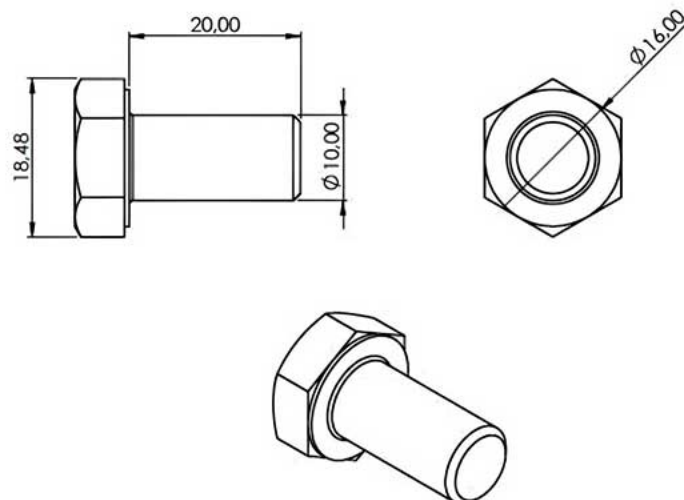

SHORT L-HOOK

PRODUCT CODE	ALS1015
MATERIAL	Aluminum
COLOR	Alu
WEIGHT	65 gr

STEEL DECK PLATE

PRODUCT CODE	ALS1016
MATERIAL	Aluminum
COLOR	Alu
WEIGHT	340 gr

1,00mm thick rubber anti-slip material

END CLAMP 30-35 mm

M8 20 BOLT

PRODUCT CODE	ALS1035
MATERIAL	DIN 912-A2 304
COLOR	Stainless
WEIGHT	13 gr

BI-METAL TRAPEZE SCREW

PRODUCT CODE	ALS1036
MATERIAL	14301
COLOR	Stainless
WEIGHT	10 gr

M10X25

PRODUCT CODE	ALS1037
MATERIAL	DIN 933 A 2 304
COLOR	Stainless
WEIGHT	24 gr

KNURLED NUT M10

PRODUCT CODE	ALS1038
MATERIAL	DIN 6923 A2 30
COLOR	Stainless
WEIGHT	12 gr

8*80 ROOF SCREW

PRODUCT CODE	ALS1039
MATERIAL	DIN 6923 A2 30
COLOR	Stainless
WEIGHT	12 gr

6*80 ROOF SCREW

PRODUCT CODE	ALS1040
MATERIAL	DIN 6923 A2 30
COLOR	Stainless
WEIGHT	12 gr

L BRACKET

PRODUCT CODE	ALS1041
MATERIAL	Aluminium
COLOR	Alu
WEIGHT	0,824 kg/m

Front Trade Metal Sanayi Ltd.Şti.
Barbaros Hayrettin Paşa Mah. 1995 Sk. No:1/3
AKROS K:18 D:364 34522 Esenyurt / İstanbul
Gsm: +90 543 189 23 23
E-mail: info@frontmetal.com.tr