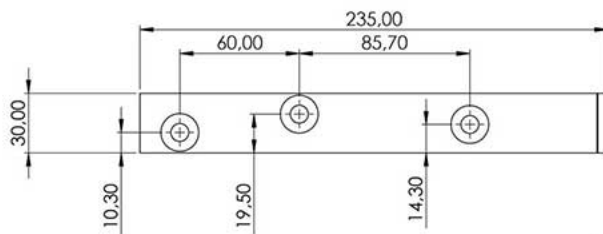

SLATE ROOF HOOK

PRODUCT CODE	ALS1012
MATERIAL	14301
COLOR	Stainless
WEIGHT	410 gr

STICK SCREW

PRODUCT CODE	ALS1013
MATERIAL	14301
COLOR	Stainless
WEIGHT	-

L-HOOK

PRODUCT CODE	ALS1014
MATERIAL	Aluminum
COLOR	Alu
WEIGHT	160 gr

SHORT L-HOOK

PRODUCT CODE	ALS1015
MATERIAL	Aluminum
COLOR	Alu
WEIGHT	65 gr

STEEL DECK PLATE

PRODUCT CODE	ALS1016
MATERIAL	Aluminum
COLOR	Alu
WEIGHT	340 gr

1,00mm thick rubber anti-slip material

END CLAMP 30-35 mm

PRODUCT CODE	ALS1017 30mm (Alu) ALS1018 30mm (Black) ALS1019 35mm (Alu) ALS1020 35mm (Black)
MATERIAL	Aluminum
COLOR	Alu - Black
WEIGHT	24 - 26 gr

MIDDLE CLAMP

PRODUCT CODE	ALS1021 (Alu) ALS1022 (Black)
MATERIAL	Aluminum
COLOR	Alu - Black
WEIGHT	34 gr