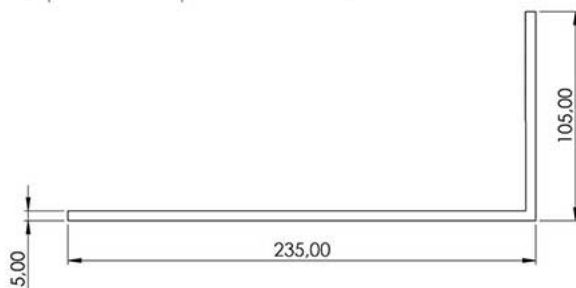

END CAP

PRODUCT CODE	ALS1009
MATERIAL	Pe
COLOR	Black
WEIGHT	10 gr

DOUBLE ADJUSTABLE ALUMINIUM HOOK

PRODUCT CODE	ALS1010
MATERIAL	Aluminium
COLOR	ALU
WEIGHT	226 gr

DOUBLE ADJUSTABLE STEEL HOOK

PRODUCT CODE	ALS1011
MATERIAL	14301
COLOR	Stainless
WEIGHT	790 gr

SLATE ROOF HOOK

PRODUCT CODE	ALS1012
MATERIAL	14301
COLOR	Stainless
WEIGHT	410 gr

STICK SCREW

PRODUCT CODE	ALS1013
MATERIAL	14301
COLOR	Stainless
WEIGHT	-

L-HOOK

PRODUCT CODE	ALS1014
MATERIAL	Aluminum
COLOR	Alu
WEIGHT	160 gr

SHORT L-HOOK

PRODUCT CODE	ALS1015
MATERIAL	Aluminum
COLOR	Alu
WEIGHT	65 gr

STEEL DECK PLATE

PRODUCT CODE	ALS1016
MATERIAL	Aluminum
COLOR	Alu
WEIGHT	340 gr

1,00mm thick rubber anti-slip material

END CLAMP 30-35 mm

PRODUCT CODE	ALS1017 30mm (Alu) ALS1018 30mm (Black) ALS1019 35mm (Alu) ALS1020 35mm (Black)
MATERIAL	Aluminum
COLOR	Alu - Black
WEIGHT	24 - 26 gr

MIDDLE CLAMP

PRODUCT CODE	ALS1021 (Alu) ALS1022 (Black)
MATERIAL	Aluminum
COLOR	Alu - Black
WEIGHT	34 gr