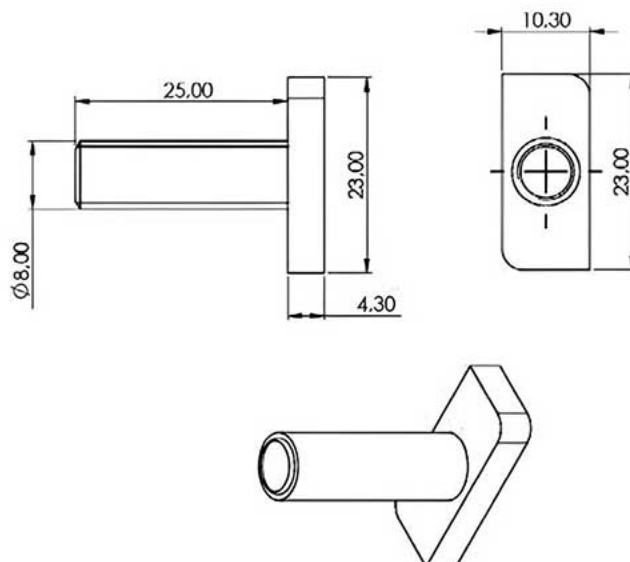

SHORT L-HOOK

PRODUCT CODE	ALS1015
MATERIAL	Aluminum
COLOR	Alu
WEIGHT	65 gr

STEEL DECK PLATE

PRODUCT CODE	ALS1016
MATERIAL	Aluminum
COLOR	Alu
WEIGHT	340 gr

1,00mm thick rubber anti-slip material

END CLAMP 30-35 mm

PRODUCT CODE	ALS1017 30mm (Alu) ALS1018 30mm (Black) ALS1019 35mm (Alu) ALS1020 35mm (Black)
MATERIAL	Aluminum
COLOR	Alu - Black
WEIGHT	24 - 26 gr

MIDDLE CLAMP

PRODUCT CODE	ALS1021 (Alu) ALS1022 (Black)
MATERIAL	Aluminum
COLOR	Alu - Black
WEIGHT	34 gr

SPRING NUT

PRODUCT CODE	ALS1032
MATERIAL	Aluminum
COLOR	Alu
WEIGHT	10 gr

T-HEAD BOLT DIN186

PRODUCT CODE	ALS1033
MATERIAL	DIN186
COLOR	Stainless
WEIGHT	25 gr

M8 35 BOLT

PRODUCT CODE	ALS1034
MATERIAL	DIN 912-A2 304
COLOR	Stainless
WEIGHT	19 gr

M8 20 BOLT

PRODUCT CODE	ALS1035
MATERIAL	DIN 912-A2 304
COLOR	Stainless
WEIGHT	13 gr

BI-METAL TRAPEZE SCREW

PRODUCT CODE	ALS1036
MATERIAL	14301
COLOR	Stainless
WEIGHT	10 gr

M10X25

PRODUCT CODE	ALS1037
MATERIAL	DIN 933 A 2 304
COLOR	Stainless
WEIGHT	24 gr