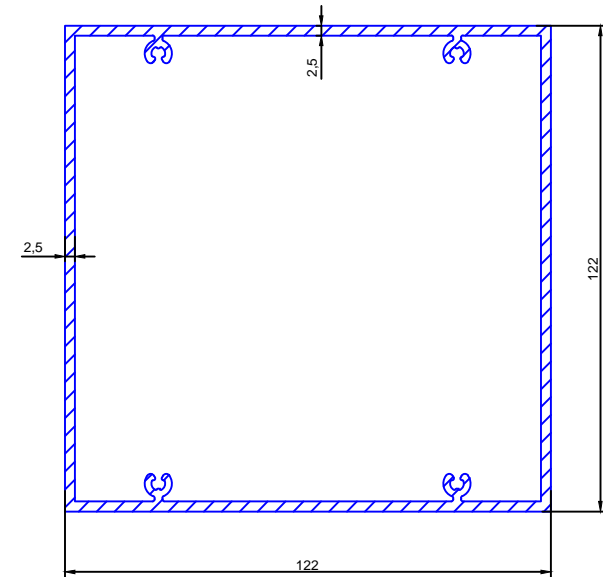

## PERGOLA PROFILES

CODE: 6812  
7,375 KG/MT

PROFİL 1

CODE: 6813  
3,524 KG/MT

PROFİL 2

CODE: 6814  
1,595 KG/MT  
PROFİL 3

CODE: 6815  
0,702 KG/MT  
PROFİL 4

CODE: 6816  
3,363 KG/MT  
PROFİL 5

CODE: 6817  
0,431 KG/MT

PROFİL 6

CODE: 6818  
0,578 KG/MT

PROFİL 7

CODE: 6819  
1,192 KG/MT

PROFİL 8

CODE: 6820  
0,392 KG/MT

PROFİL 10