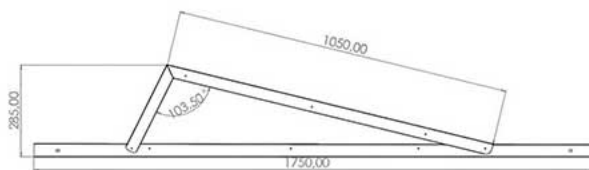

FLAT ROOF - EAST WEST

COMPONENTS

	IMAGE	PRODUCT CODE	PRODUCT
1		ALS1026	SOLAR FLAT MOUNTING TRIANGLE (EAST-WEST)
2		ALS1029	SIDE WINDSHIELD (EAST, WEST)
3		ALS1023	BALLAST PLATE
4		ALS1017	END CLAMP 30MM
5		ALS1021	MIDDLE CLAMP
6		ALS1034	M8 35 BOLT
7		ALS1036	BI-METAL TRAPEZE SCREW

BALLAST PLATE

PRODUCT CODE	ALS1023
MATERIAL	S235
COLOR	Galvanized Sheet
WEIGHT	280 gr

SOLAR FLAT MOUNTING TRIANGLE (SOUTH)

PRODUCT CODE	ALS1024
MATERIAL	S235
COLOR	Galvanized Sheet
WEIGHT	3300 gr

SOLAR FLAT MOUNTING TRIANGLE (EAST-WEST)

PRODUCT CODE	ALS1026
MATERIAL	S235
COLOR	Galvanized Sheet
WEIGHT	5600 gr

SIDE WINDSHIELD (SOUTH)

PRODUCT CODE	ALS1027
MATERIAL	S235
COLOR	Galvanized Sheet
WEIGHT	950 gr

THICKNESS 1,00mm

SIDE WINDSHIELD (PORTRAIT)

PRODUCT CODE	ALS1028
MATERIAL	S235
COLOR	Galvanized Sheet
WEIGHT	1200 gr

THICKNESS 1,00mm

SIDE WINDSHIELD (EAST, WEST)

PRODUCT CODE	ALS1029
MATERIAL	S235
COLOR	Galvanized Sheet
WEIGHT	920 gr

REAR WINDSHIELD (SOUTH)