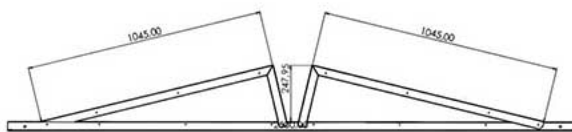

FLAT ROOF - EAST WEST

COMPONENTS

	IMAGE	PRODUCT CODE	PRODUCT
1		ALS1026	SOLAR FLAT MOUNTING TRIANGLE (EAST-WEST)
2		ALS1029	SIDE WINDSHIELD (EAST, WEST)
3		ALS1023	BALLAST PLATE
4		ALS1017	END CLAMP 30MM
5		ALS1021	MIDDLE CLAMP
6		ALS1034	M8 35 BOLT
7		ALS1036	BI-METAL TRAPEZE SCREW

BALLAST PLATE

PRODUCT CODE	ALS1023
MATERIAL	S235
COLOR	Galvanized Sheet
WEIGHT	280 gr

SOLAR FLAT MOUNTING TRIANGLE (SOUTH)

PRODUCT CODE	ALS1024
MATERIAL	S235
COLOR	Galvanized Sheet
WEIGHT	3300 gr

SOLAR FLAT MOUNTING TRIANGLE (EAST-WEST)

PRODUCT CODE	ALS1026
MATERIAL	S235
COLOR	Galvanized Sheet
WEIGHT	5600 gr

SIDE WINDSHIELD (SOUTH)

PRODUCT CODE	ALS1027
MATERIAL	S235
COLOR	Galvanized Sheet
WEIGHT	950 gr

THICKNESS 1,00mm

SIDE WINDSHIELD (PORTRAIT)