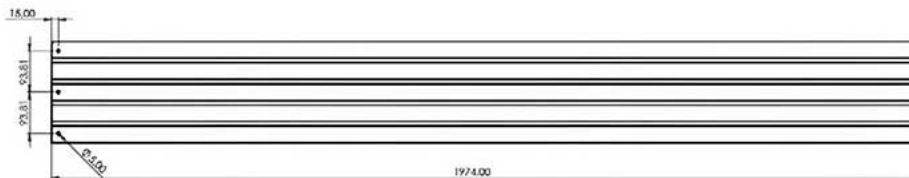

PRODUCT CODE	ALS1026
MATERIAL	S235
COLOR	Galvanized Sheet
WEIGHT	5600 gr

SIDE WINDSHIELD (SOUTH)

PRODUCT CODE	ALS1027
MATERIAL	S235
COLOR	Galvanized Sheet
WEIGHT	950 gr

THICKNESS 1,00mm

SIDE WINDSHIELD (PORTRAIT)

PRODUCT CODE	ALS1028
MATERIAL	S235
COLOR	Galvanized Sheet
WEIGHT	1200 gr

THICKNESS 1,00mm

SIDE WINDSHIELD (EAST, WEST)

PRODUCT CODE	ALS1029
MATERIAL	S235
COLOR	Galvanized Sheet
WEIGHT	920 gr

REAR WINDSHIELD (SOUTH)

PRODUCT CODE	ALS1030
MATERIAL	S235
COLOR	Galvanized Sheet
WEIGHT	2800 gr

THICKNESS 1,00mm

REAR WINDSHIELD (PORTRAIT)

PRODUCT CODE	ALS1031
MATERIAL	S235
COLOR	Galvanized Sheet
WEIGHT	4200 gr

THICKNESS 1,00mm