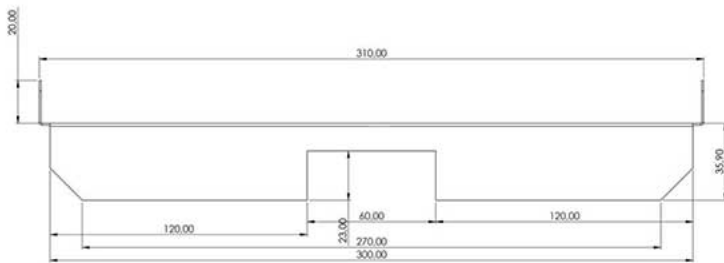

FLAT ROOF - EAST WEST

COMPONENTS

	IMAGE	PRODUCT CODE	PRODUCT
1		ALS1026	SOLAR FLAT MOUNTING TRIANGLE (EAST-WEST)
2		ALS1029	SIDE WINDSHIELD (EAST, WEST)
3		ALS1023	BALLAST PLATE
4		ALS1017	END CLAMP 30MM
5		ALS1021	MIDDLE CLAMP
6		ALS1034	M8 35 BOLT
7		ALS1036	BI-METAL TRAPEZE SCREW

BALLAST PLATE

PRODUCT CODE	ALS1023
MATERIAL	S235
COLOR	Galvanized Sheet
WEIGHT	280 gr

SOLAR FLAT MOUNTING TRIANGLE (SOUTH)

PRODUCT CODE	ALS1024
MATERIAL	S235
COLOR	Galvanized Sheet
WEIGHT	3300 gr

SOLAR FLAT MOUNTING TRIANGLE (EAST-WEST)

PRODUCT CODE	ALS1026
MATERIAL	S235
COLOR	Galvanized Sheet
WEIGHT	5600 gr

SIDE WINDSHIELD (SOUTH)

PRODUCT CODE	ALS1027
MATERIAL	S235
COLOR	Galvanized Sheet
WEIGHT	950 gr

THICKNESS 1,00mm

SIDE WINDSHIELD (PORTRAIT)

PRODUCT CODE	ALS1028
MATERIAL	S235
COLOR	Galvanized Sheet
WEIGHT	1200 gr

THICKNESS 1,00mm

SIDE WINDSHIELD (EAST, WEST)

PRODUCT CODE	ALS1029
MATERIAL	S235
COLOR	Galvanized Sheet
WEIGHT	920 gr

REAR WINDSHIELD (SOUTH)