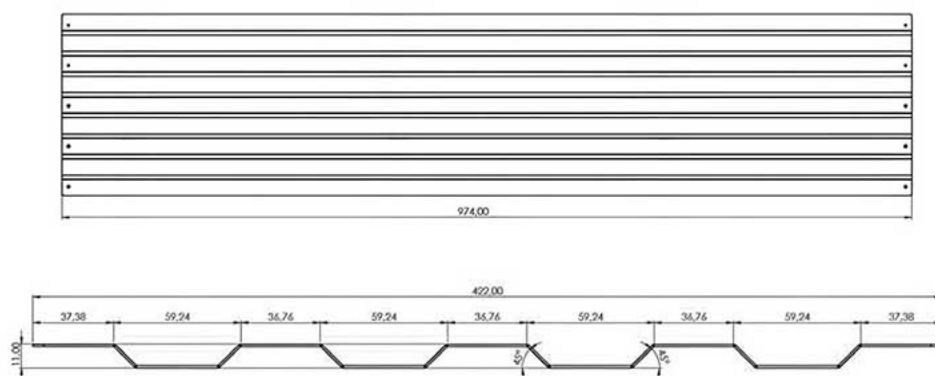

PRODUCT CODE	ALS1026
MATERIAL	S235
COLOR	Galvanized Sheet
WEIGHT	5600 gr

SIDE WINDSHIELD (SOUTH)

PRODUCT CODE	ALS1027
MATERIAL	S235
COLOR	Galvanized Sheet
WEIGHT	950 gr

THICKNESS 1,00mm

SIDE WINDSHIELD (PORTRAIT)

PRODUCT CODE	ALS1028
MATERIAL	S235
COLOR	Galvanized Sheet
WEIGHT	1200 gr

THICKNESS 1,00mm

SIDE WINDSHIELD (EAST, WEST)

PRODUCT CODE	ALS1029
MATERIAL	S235
COLOR	Galvanized Sheet
WEIGHT	920 gr

REAR WINDSHIELD (SOUTH)

PRODUCT CODE	ALS1030
MATERIAL	S235
COLOR	Galvanized Sheet
WEIGHT	2800 gr

THICKNESS 1,00mm

REAR WINDSHIELD (PORTRAIT)

PRODUCT CODE	ALS1031
MATERIAL	S235
COLOR	Galvanized Sheet
WEIGHT	4200 gr

THICKNESS 1,00mm