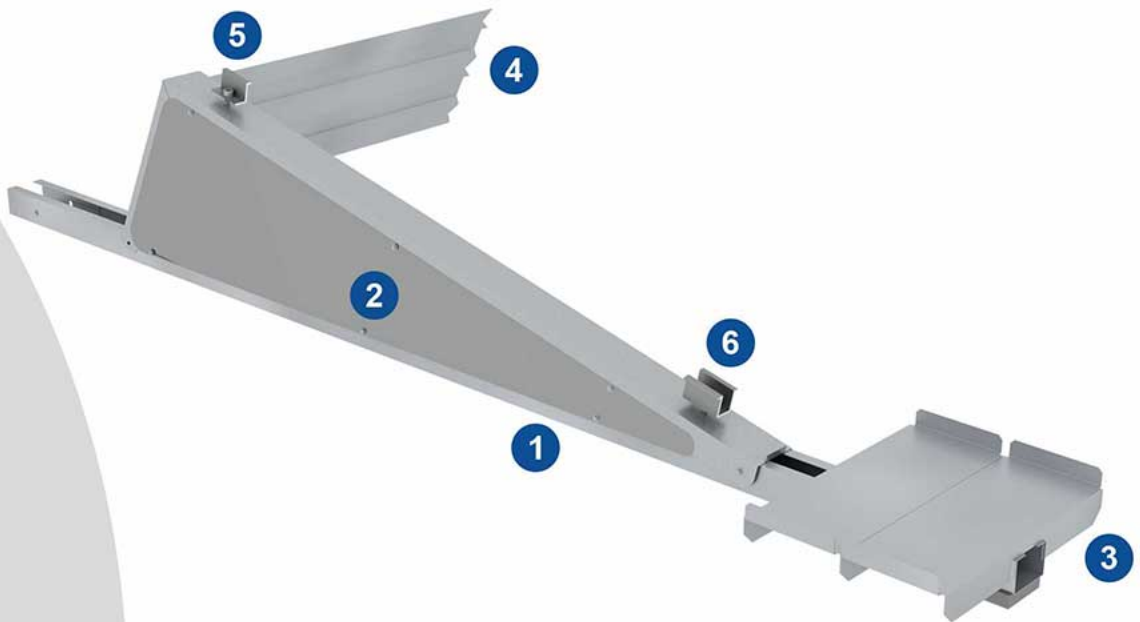

FLAT ROOF

FLAT ROOF

COMPONENTS

	IMAGE	PRODUCT CODE	PRODUCT
1		ALS1024	SOLAR FLAT MOUNTING TRIANGLE (SOUTH)
2		ALS1027	SIDE WINDSHIELD (EAST, WEST)
3		ALS1023	BALLAST PLATE
4		ALS1030	REAR WINDSHIELD (SOUTH)
5		ALS1017	END CLAMP 30MM
6		ALS1021	MIDDLE CLAMP
7		ALS1034	M8 35 BOLT
8		ALS1036	BI-METAL TRAPEZE SCREW

FLAT ROOF - EAST WEST

COMPONENTS

	IMAGE	PRODUCT CODE	PRODUCT
1		ALS1026	SOLAR FLAT MOUNTING TRIANGLE (EAST-WEST)
2		ALS1029	SIDE WINDSHIELD (EAST, WEST)
3		ALS1023	BALLAST PLATE
4		ALS1017	END CLAMP 30MM
5		ALS1021	MIDDLE CLAMP
6		ALS1034	M8 35 BOLT
7		ALS1036	BI-METAL TRAPEZE SCREW

BALLAST PLATE

PRODUCT CODE	ALS1023
MATERIAL	S235
COLOR	Galvanized Sheet
WEIGHT	280 gr

SOLAR FLAT MOUNTING TRIANGLE (SOUTH)

PRODUCT CODE	ALS1024
MATERIAL	S235
COLOR	Galvanized Sheet
WEIGHT	3300 gr

SOLAR FLAT MOUNTING TRIANGLE (EAST-WEST)

PRODUCT CODE	ALS1026
MATERIAL	S235
COLOR	Galvanized Sheet
WEIGHT	5600 gr

SIDE WINDSHIELD (SOUTH)

PRODUCT CODE	ALS1027
MATERIAL	S235
COLOR	Galvanized Sheet
WEIGHT	950 gr

THICKNESS 1,00mm

SIDE WINDSHIELD (PORTRAIT)