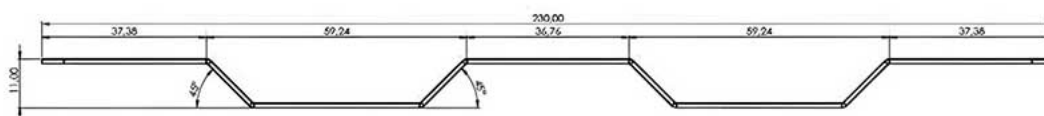

PRODUCT CODE	ALS1030
MATERIAL	S235
COLOR	Galvanized Sheet
WEIGHT	2800 gr