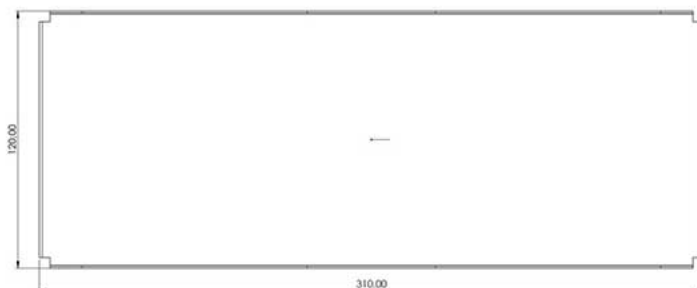

FLAT ROOF - EAST WEST

COMPONENTS

	IMAGE	PRODUCT CODE	PRODUCT
1		ALS1026	SOLAR FLAT MOUNTING TRIANGLE (EAST-WEST)
2		ALS1029	SIDE WINDSHIELD (EAST, WEST)
3		ALS1023	BALLAST PLATE
4		ALS1017	END CLAMP 30MM
5		ALS1021	MIDDLE CLAMP
6		ALS1034	M8 35 BOLT
7		ALS1036	BI-METAL TRAPEZE SCREW

BALLAST PLATE

PRODUCT CODE	ALS1023
MATERIAL	S235
COLOR	Galvanized Sheet
WEIGHT	280 gr

SOLAR FLAT MOUNTING TRIANGLE (SOUTH)

PRODUCT CODE	ALS1024
MATERIAL	S235
COLOR	Galvanized Sheet
WEIGHT	3300 gr

SOLAR FLAT MOUNTING TRIANGLE (EAST-WEST)

PRODUCT CODE	ALS1026
MATERIAL	S235
COLOR	Galvanized Sheet
WEIGHT	5600 gr

SIDE WINDSHIELD (SOUTH)

PRODUCT CODE	ALS1027
MATERIAL	S235
COLOR	Galvanized Sheet
WEIGHT	950 gr

THICKNESS 1,00mm

SIDE WINDSHIELD (PORTRAIT)