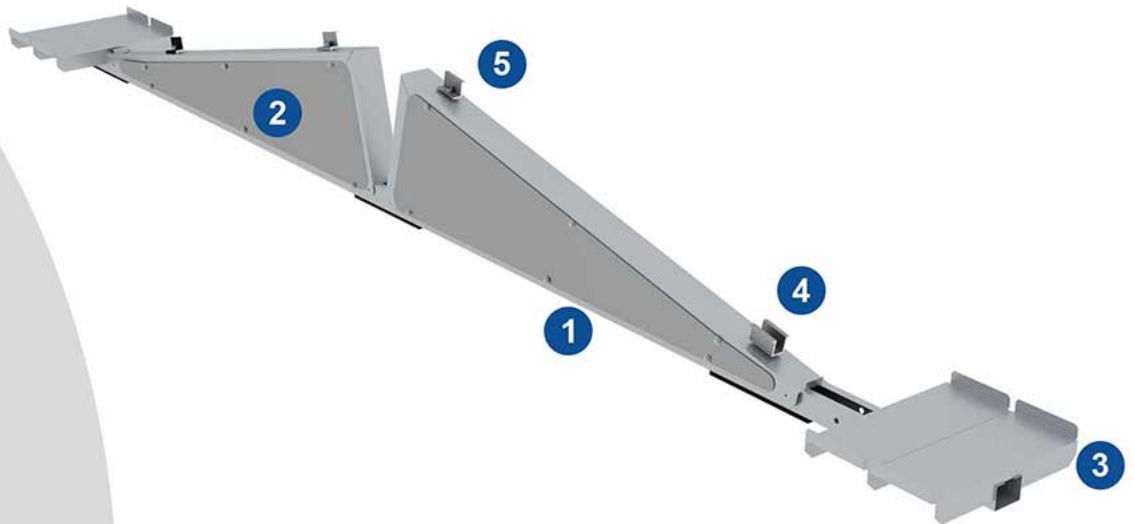

FLAT ROOF

FLAT ROOF

COMPONENTS

	IMAGE	PRODUCT CODE	PRODUCT
1		ALS1024	SOLAR FLAT MOUNTING TRIANGLE (SOUTH)
2		ALS1027	SIDE WINDSHIELD (EAST, WEST)
3		ALS1023	BALLAST PLATE
4		ALS1030	REAR WINDSHIELD (SOUTH)
5		ALS1017	END CLAMP 30MM
6		ALS1021	MIDDLE CLAMP
7		ALS1034	M8 35 BOLT
8		ALS1036	BI-METAL TRAPEZE SCREW

FLAT ROOF - EAST WEST

COMPONENTS

	IMAGE	PRODUCT CODE	PRODUCT
1		ALS1026	SOLAR FLAT MOUNTING TRIANGLE (EAST-WEST)
2		ALS1029	SIDE WINDSHIELD (EAST, WEST)
3		ALS1023	BALLAST PLATE
4		ALS1017	END CLAMP 30MM
5		ALS1021	MIDDLE CLAMP
6		ALS1034	M8 35 BOLT
7		ALS1036	BI-METAL TRAPEZE SCREW

BALLAST PLATE

PRODUCT CODE	ALS1023
MATERIAL	S235
COLOR	Galvanized Sheet
WEIGHT	280 gr

SOLAR FLAT MOUNTING TRIANGLE (SOUTH)

PRODUCT CODE	ALS1024
MATERIAL	S235
COLOR	Galvanized Sheet
WEIGHT	3300 gr

SOLAR FLAT MOUNTING TRIANGLE (EAST-WEST)