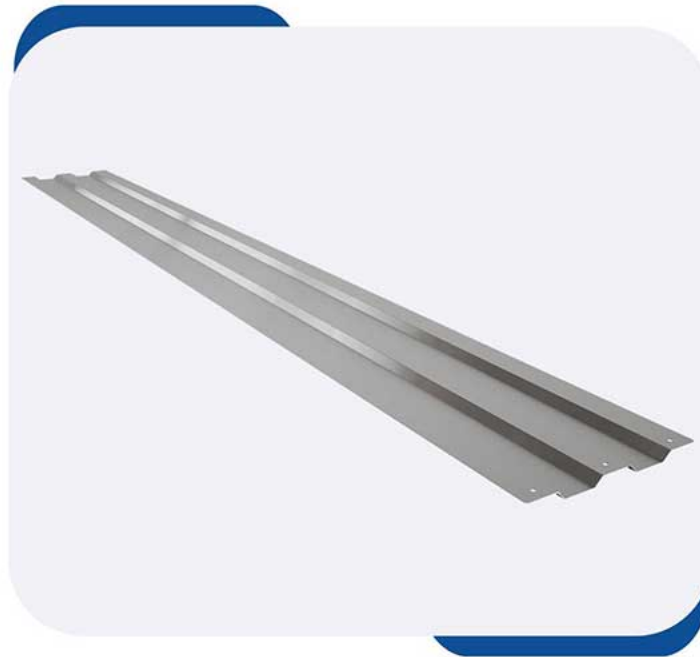

BALLAST PLATE

PRODUCT CODE	ALS1023
MATERIAL	S235
COLOR	Galvanized Sheet
WEIGHT	280 gr

SOLAR FLAT MOUNTING TRIANGLE (SOUTH)

PRODUCT CODE	ALS1024
MATERIAL	S235
COLOR	Galvanized Sheet
WEIGHT	3300 gr

SOLAR FLAT MOUNTING TRIANGLE (EAST-WEST)

PRODUCT CODE	ALS1026
MATERIAL	S235
COLOR	Galvanized Sheet
WEIGHT	5600 gr

SIDE WINDSHIELD (SOUTH)

PRODUCT CODE	ALS1027
MATERIAL	S235
COLOR	Galvanized Sheet
WEIGHT	950 gr

THICKNESS 1,00mm

SIDE WINDSHIELD (PORTRAIT)

PRODUCT CODE	ALS1028
MATERIAL	S235
COLOR	Galvanized Sheet
WEIGHT	1200 gr

THICKNESS 1,00mm

SIDE WINDSHIELD (EAST, WEST)

PRODUCT CODE	ALS1029
MATERIAL	S235
COLOR	Galvanized Sheet
WEIGHT	920 gr

REAR WINDSHIELD (SOUTH)

PRODUCT CODE	ALS1030
MATERIAL	S235
COLOR	Galvanized Sheet
WEIGHT	2800 gr

THICKNESS 1,00mm

REAR WINDSHIELD (PORTRAIT)

PRODUCT CODE	ALS1031
MATERIAL	S235
COLOR	Galvanized Sheet
WEIGHT	4200 gr

THICKNESS 1,00mm