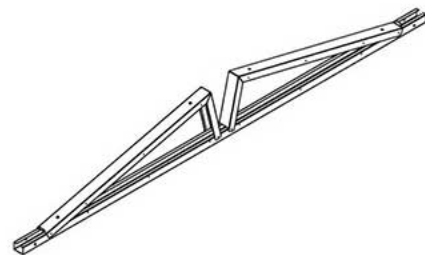

FLAT ROOF

FLAT ROOF

COMPONENTS

	IMAGE	PRODUCT CODE	PRODUCT
1		ALS1024	SOLAR FLAT MOUNTING TRIANGLE (SOUTH)
2		ALS1027	SIDE WINDSHIELD (EAST, WEST)
3		ALS1023	BALLAST PLATE
4		ALS1030	REAR WINDSHIELD (SOUTH)
5		ALS1017	END CLAMP 30MM
6		ALS1021	MIDDLE CLAMP
7		ALS1034	M8 35 BOLT
8		ALS1036	BI-METAL TRAPEZE SCREW

FLAT ROOF - EAST WEST

COMPONENTS

	IMAGE	PRODUCT CODE	PRODUCT
1		ALS1026	SOLAR FLAT MOUNTING TRIANGLE (EAST-WEST)
2		ALS1029	SIDE WINDSHIELD (EAST, WEST)
3		ALS1023	BALLAST PLATE
4		ALS1017	END CLAMP 30MM
5		ALS1021	MIDDLE CLAMP
6		ALS1034	M8 35 BOLT
7		ALS1036	BI-METAL TRAPEZE SCREW

BALLAST PLATE

PRODUCT CODE	ALS1023
MATERIAL	S235
COLOR	Galvanized Sheet
WEIGHT	280 gr

SOLAR FLAT MOUNTING TRIANGLE (SOUTH)

PRODUCT CODE	ALS1024
MATERIAL	S235
COLOR	Galvanized Sheet
WEIGHT	3300 gr

SOLAR FLAT MOUNTING TRIANGLE (EAST-WEST)

PRODUCT CODE	ALS1026
MATERIAL	S235
COLOR	Galvanized Sheet
WEIGHT	5600 gr

SIDE WINDSHIELD (SOUTH)

PRODUCT CODE	ALS1027
MATERIAL	S235
COLOR	Galvanized Sheet
WEIGHT	950 gr

THICKNESS 1,00mm

SIDE WINDSHIELD (PORTRAIT)