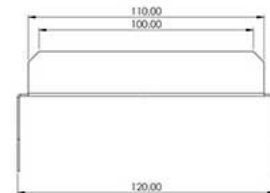

FLAT ROOF - EAST WEST

COMPONENTS

	IMAGE	PRODUCT CODE	PRODUCT
1		ALS1026	SOLAR FLAT MOUNTING TRIANGLE (EAST-WEST)
2		ALS1029	SIDE WINDSHIELD (EAST, WEST)
3		ALS1023	BALLAST PLATE
4		ALS1017	END CLAMP 30MM
5		ALS1021	MIDDLE CLAMP
6		ALS1034	M8 35 BOLT
7		ALS1036	BI-METAL TRAPEZE SCREW

BALLAST PLATE

PRODUCT CODE	ALS1023
MATERIAL	S235
COLOR	Galvanized Sheet
WEIGHT	280 gr

SOLAR FLAT MOUNTING TRIANGLE (SOUTH)

PRODUCT CODE	ALS1024
MATERIAL	S235
COLOR	Galvanized Sheet
WEIGHT	3300 gr

SOLAR FLAT MOUNTING TRIANGLE (EAST-WEST)

PRODUCT CODE	ALS1026
MATERIAL	S235
COLOR	Galvanized Sheet
WEIGHT	5600 gr

SIDE WINDSHIELD (SOUTH)

PRODUCT CODE	ALS1027
MATERIAL	S235
COLOR	Galvanized Sheet
WEIGHT	950 gr

THICKNESS 1,00mm

SIDE WINDSHIELD (PORTRAIT)

PRODUCT CODE	ALS1028
MATERIAL	S235
COLOR	Galvanized Sheet
WEIGHT	1200 gr

THICKNESS 1,00mm

SIDE WINDSHIELD (EAST, WEST)

PRODUCT CODE	ALS1029
MATERIAL	S235
COLOR	Galvanized Sheet
WEIGHT	920 gr

REAR WINDSHIELD (SOUTH)