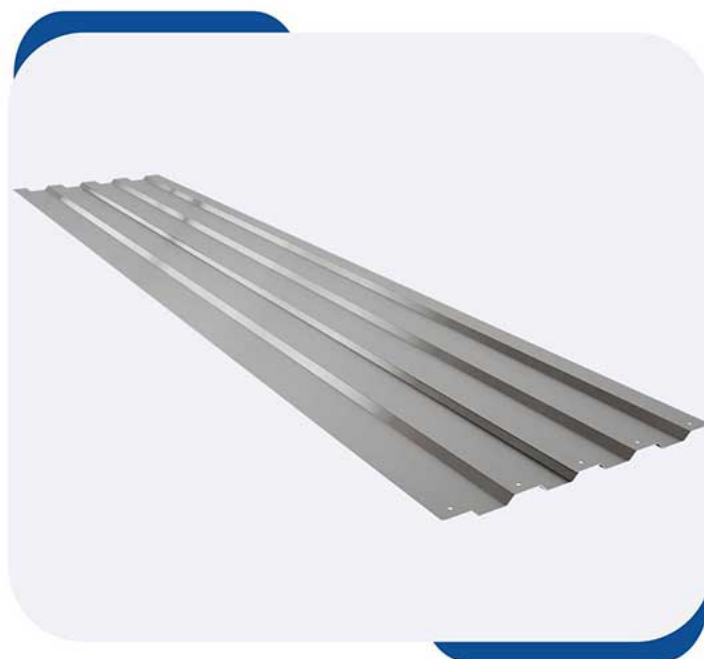

BALLAST PLATE

PRODUCT CODE	ALS1023
MATERIAL	S235
COLOR	Galvanized Sheet
WEIGHT	280 gr

SOLAR FLAT MOUNTING TRIANGLE (SOUTH)

PRODUCT CODE	ALS1024
MATERIAL	S235
COLOR	Galvanized Sheet
WEIGHT	3300 gr

SOLAR FLAT MOUNTING TRIANGLE (EAST-WEST)

PRODUCT CODE	ALS1026
MATERIAL	S235
COLOR	Galvanized Sheet
WEIGHT	5600 gr

SIDE WINDSHIELD (SOUTH)

PRODUCT CODE	ALS1027
MATERIAL	S235
COLOR	Galvanized Sheet
WEIGHT	950 gr

THICKNESS 1,00mm

SIDE WINDSHIELD (PORTRAIT)

PRODUCT CODE	ALS1028
MATERIAL	S235
COLOR	Galvanized Sheet
WEIGHT	1200 gr

THICKNESS 1,00mm

SIDE WINDSHIELD (EAST, WEST)

PRODUCT CODE	ALS1029
MATERIAL	S235
COLOR	Galvanized Sheet
WEIGHT	920 gr

REAR WINDSHIELD (SOUTH)

PRODUCT CODE	ALS1030
MATERIAL	S235
COLOR	Galvanized Sheet
WEIGHT	2800 gr

THICKNESS 1,00mm

REAR WINDSHIELD (PORTRAIT)

PRODUCT CODE	ALS1031
MATERIAL	S235
COLOR	Galvanized Sheet
WEIGHT	4200 gr

THICKNESS 1,00mm