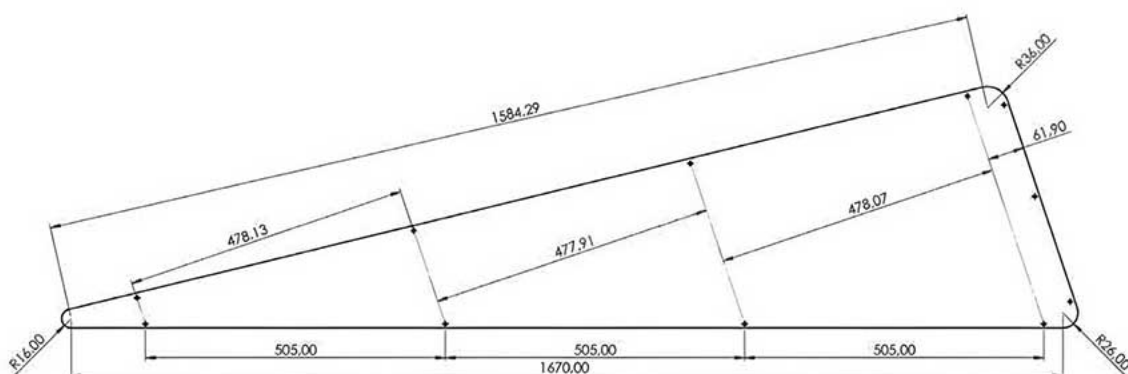

BALLAST PLATE

PRODUCT CODE	ALS1023
MATERIAL	S235
COLOR	Galvanized Sheet
WEIGHT	280 gr

SOLAR FLAT MOUNTING TRIANGLE (SOUTH)

PRODUCT CODE	ALS1024
MATERIAL	S235
COLOR	Galvanized Sheet
WEIGHT	3300 gr

SOLAR FLAT MOUNTING TRIANGLE (EAST-WEST)

PRODUCT CODE	ALS1026
MATERIAL	S235
COLOR	Galvanized Sheet
WEIGHT	5600 gr

SIDE WINDSHIELD (SOUTH)

PRODUCT CODE	ALS1027
MATERIAL	S235
COLOR	Galvanized Sheet
WEIGHT	950 gr

THICKNESS 1,00mm

SIDE WINDSHIELD (PORTRAIT)

PRODUCT CODE	ALS1028
MATERIAL	S235
COLOR	Galvanized Sheet
WEIGHT	1200 gr

THICKNESS 1,00mm

SIDE WINDSHIELD (EAST, WEST)

PRODUCT CODE	ALS1029
MATERIAL	S235
COLOR	Galvanized Sheet
WEIGHT	920 gr

REAR WINDSHIELD (SOUTH)

PRODUCT CODE	ALS1030
MATERIAL	S235
COLOR	Galvanized Sheet
WEIGHT	2800 gr

THICKNESS 1,00mm

REAR WINDSHIELD (PORTRAIT)

PRODUCT CODE	ALS1031
MATERIAL	S235
COLOR	Galvanized Sheet
WEIGHT	4200 gr

THICKNESS 1,00mm