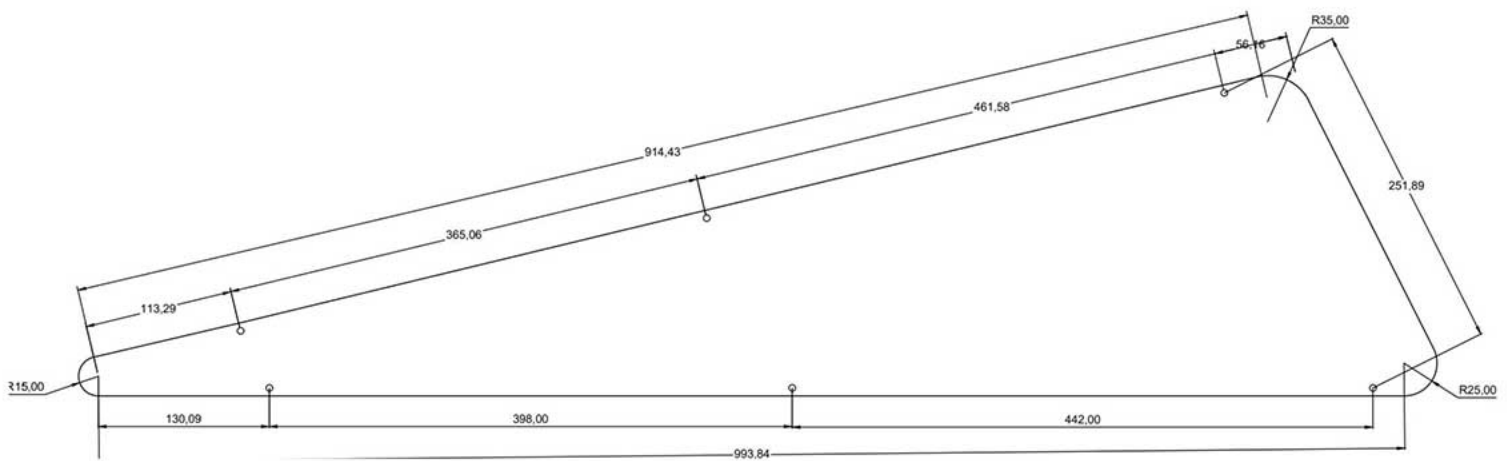

FLAT ROOF - EAST WEST

COMPONENTS

	IMAGE	PRODUCT CODE	PRODUCT
1		ALS1026	SOLAR FLAT MOUNTING TRIANGLE (EAST-WEST)
2		ALS1029	SIDE WINDSHIELD (EAST, WEST)
3		ALS1023	BALLAST PLATE
4		ALS1017	END CLAMP 30MM
5		ALS1021	MIDDLE CLAMP
6		ALS1034	M8 35 BOLT
7		ALS1036	BI-METAL TRAPEZE SCREW

BALLAST PLATE

PRODUCT CODE	ALS1023
MATERIAL	S235
COLOR	Galvanized Sheet
WEIGHT	280 gr

SOLAR FLAT MOUNTING TRIANGLE (SOUTH)

PRODUCT CODE	ALS1024
MATERIAL	S235
COLOR	Galvanized Sheet
WEIGHT	3300 gr

SOLAR FLAT MOUNTING TRIANGLE (EAST-WEST)

PRODUCT CODE	ALS1026
MATERIAL	S235
COLOR	Galvanized Sheet
WEIGHT	5600 gr

SIDE WINDSHIELD (SOUTH)

PRODUCT CODE	ALS1027
MATERIAL	S235
COLOR	Galvanized Sheet
WEIGHT	950 gr

THICKNESS 1,00mm

SIDE WINDSHIELD (PORTRAIT)

PRODUCT CODE	ALS1028
MATERIAL	S235
COLOR	Galvanized Sheet
WEIGHT	1200 gr

THICKNESS 1,00mm

SIDE WINDSHIELD (EAST, WEST)

PRODUCT CODE	ALS1029
MATERIAL	S235
COLOR	Galvanized Sheet
WEIGHT	920 gr

REAR WINDSHIELD (SOUTH)