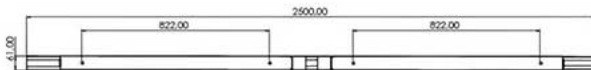

BALLAST PLATE

PRODUCT CODE	ALS1023
MATERIAL	S235
COLOR	Galvanized Sheet
WEIGHT	280 gr

SOLAR FLAT MOUNTING TRIANGLE (SOUTH)

PRODUCT CODE	ALS1024
MATERIAL	S235
COLOR	Galvanized Sheet
WEIGHT	3300 gr

SOLAR FLAT MOUNTING TRIANGLE (EAST-WEST)

PRODUCT CODE	ALS1026
MATERIAL	S235
COLOR	Galvanized Sheet
WEIGHT	5600 gr

SIDE WINDSHIELD (SOUTH)

PRODUCT CODE	ALS1027
MATERIAL	S235
COLOR	Galvanized Sheet
WEIGHT	950 gr

THICKNESS 1,00mm

SIDE WINDSHIELD (PORTRAIT)

PRODUCT CODE	ALS1028
MATERIAL	S235
COLOR	Galvanized Sheet
WEIGHT	1200 gr

THICKNESS 1,00mm

SIDE WINDSHIELD (EAST, WEST)

PRODUCT CODE	ALS1029
MATERIAL	S235
COLOR	Galvanized Sheet
WEIGHT	920 gr

REAR WINDSHIELD (SOUTH)