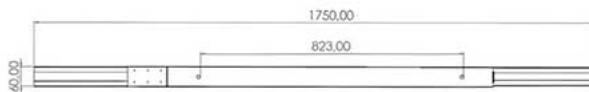

BALLAST PLATE

PRODUCT CODE	ALS1023
MATERIAL	S235
COLOR	Galvanized Sheet
WEIGHT	280 gr

SOLAR FLAT MOUNTING TRIANGLE (SOUTH)

PRODUCT CODE	ALS1024
MATERIAL	S235
COLOR	Galvanized Sheet
WEIGHT	3300 gr

SOLAR FLAT MOUNTING TRIANGLE (EAST-WEST)

PRODUCT CODE	ALS1026
MATERIAL	S235
COLOR	Galvanized Sheet
WEIGHT	5600 gr

SIDE WINDSHIELD (SOUTH)

PRODUCT CODE	ALS1027
MATERIAL	S235
COLOR	Galvanized Sheet
WEIGHT	950 gr

THICKNESS 1,00mm

SIDE WINDSHIELD (PORTRAIT)