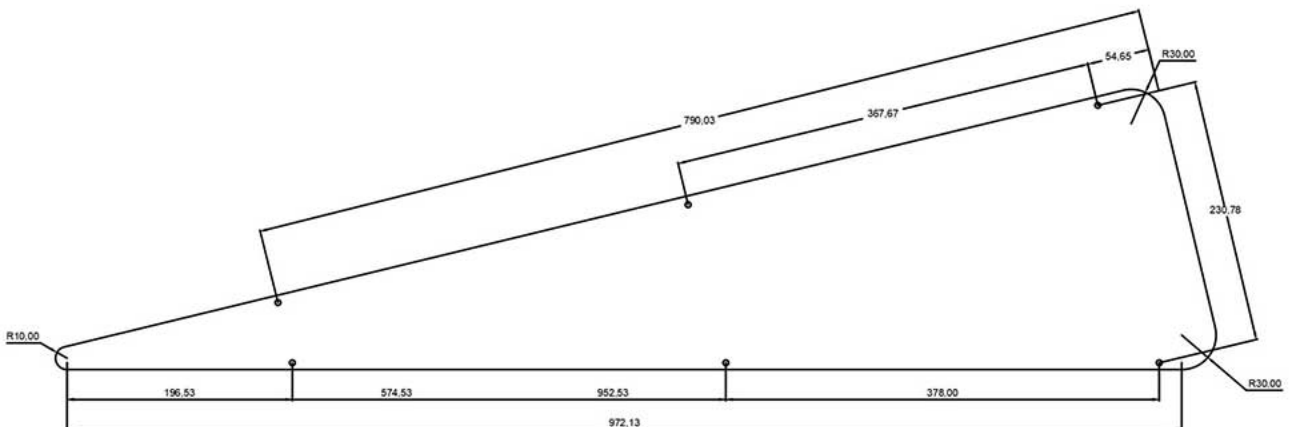

BALLAST PLATE

PRODUCT CODE	ALS1023
MATERIAL	S235
COLOR	Galvanized Sheet
WEIGHT	280 gr

SOLAR FLAT MOUNTING TRIANGLE (SOUTH)

PRODUCT CODE	ALS1024
MATERIAL	S235
COLOR	Galvanized Sheet
WEIGHT	3300 gr

SOLAR FLAT MOUNTING TRIANGLE (EAST-WEST)

PRODUCT CODE	ALS1026
MATERIAL	S235
COLOR	Galvanized Sheet
WEIGHT	5600 gr

SIDE WINDSHIELD (SOUTH)

PRODUCT CODE	ALS1027
MATERIAL	S235
COLOR	Galvanized Sheet
WEIGHT	950 gr

THICKNESS 1,00mm

SIDE WINDSHIELD (PORTRAIT)

PRODUCT CODE	ALS1028
MATERIAL	S235
COLOR	Galvanized Sheet
WEIGHT	1200 gr

THICKNESS 1,00mm

SIDE WINDSHIELD (EAST, WEST)

PRODUCT CODE	ALS1029
MATERIAL	S235
COLOR	Galvanized Sheet
WEIGHT	920 gr

REAR WINDSHIELD (SOUTH)

PRODUCT CODE	ALS1030
MATERIAL	S235
COLOR	Galvanized Sheet
WEIGHT	2800 gr

THICKNESS 1,00mm

REAR WINDSHIELD (PORTRAIT)

PRODUCT CODE	ALS1031
MATERIAL	S235
COLOR	Galvanized Sheet
WEIGHT	4200 gr

THICKNESS 1,00mm